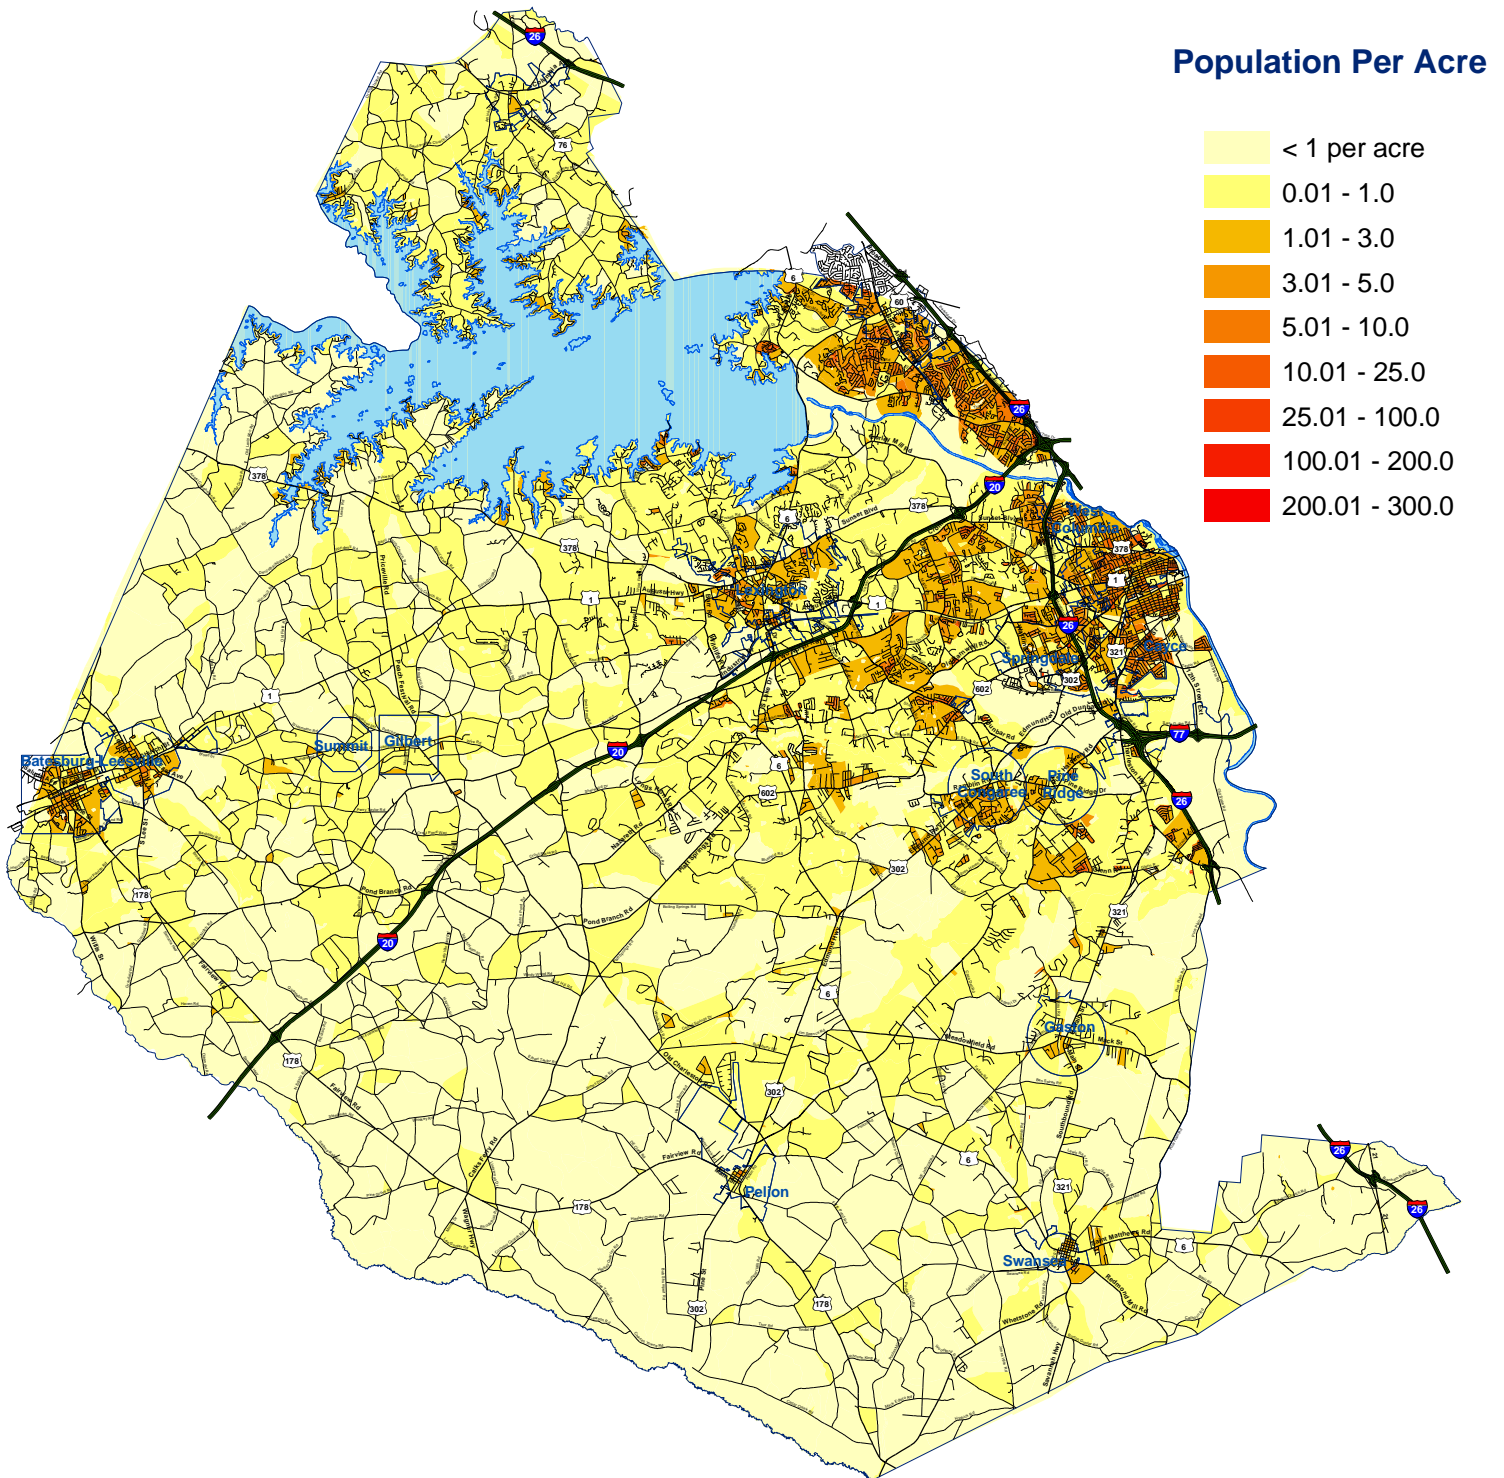

Population Density 1990 Census

Map Produced By
Lexington County Department of Planning & GIS
January 2003

View Lexington County Maps Online
WWW.Lex-co.com, Quick Link - Property Mapping & Data Services

0 3 6 9 12
Miles