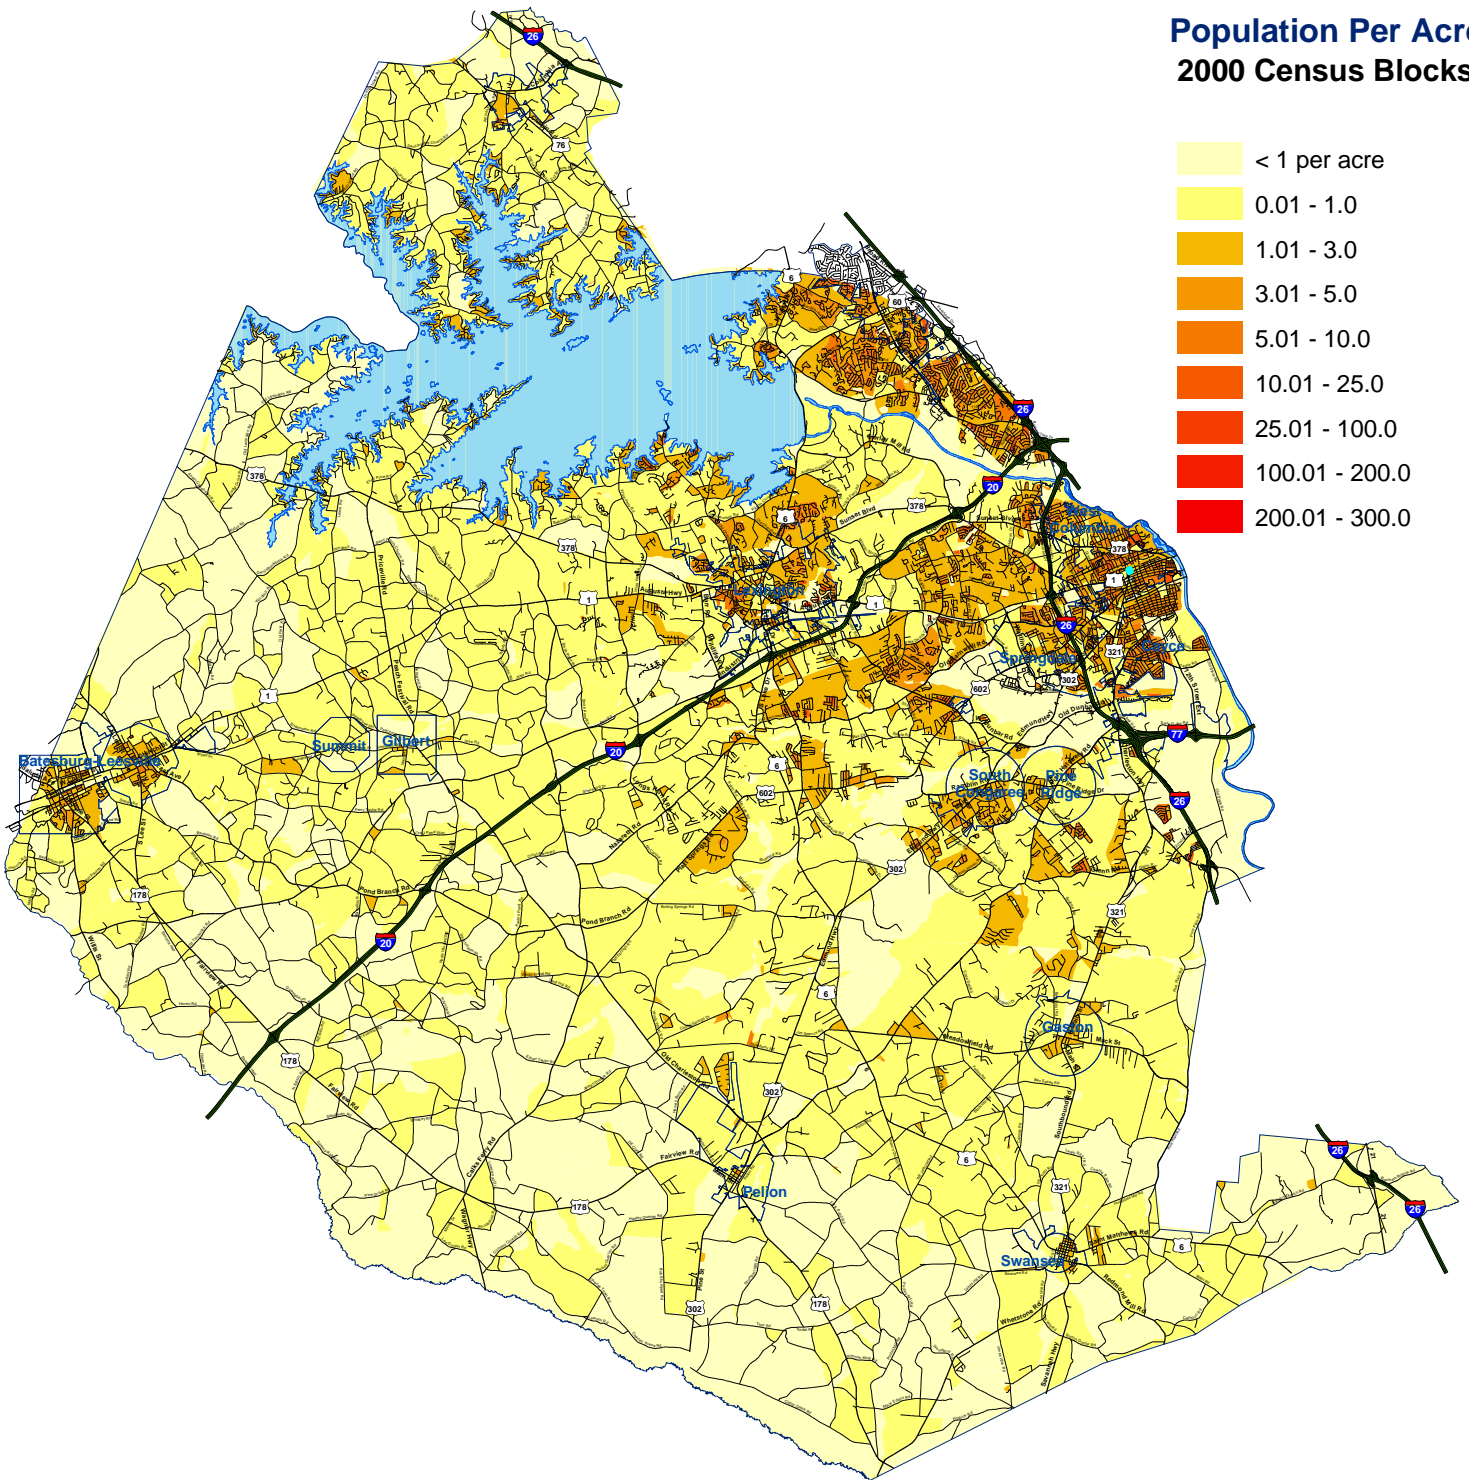

Population Density 2000 Census

Population Per Acre 2000 Census Blocks

Map Produced By
Lexington County Department of Planning & GIS
January 2003

View Lexington County Maps Online
WWW.Lex-co.com, Quick Link - Property Mapping & Data Services