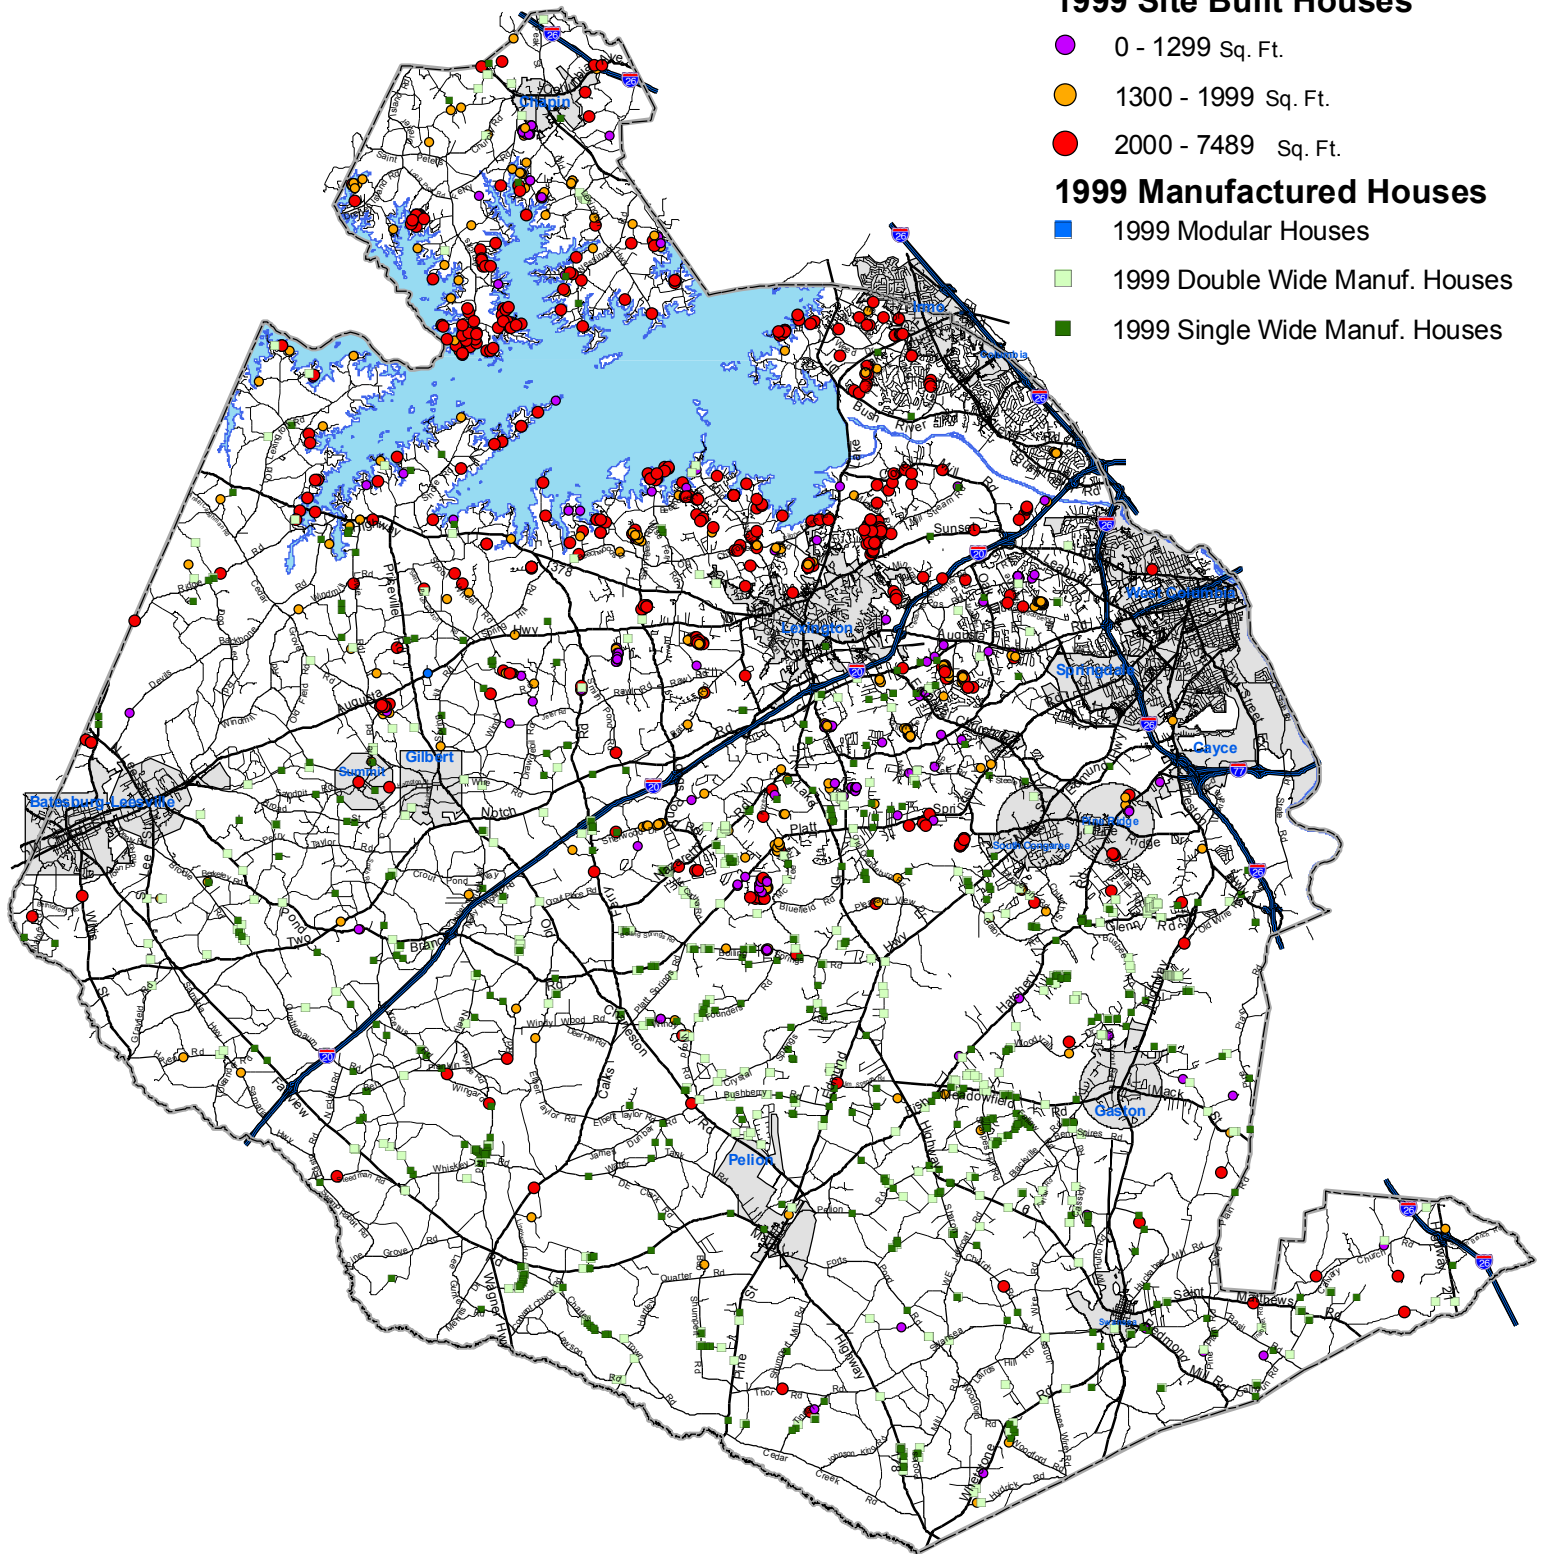

1999 Residential Permits

1999 Site Built Houses

- 0 - 1299 Sq. Ft.
- 1300 - 1999 Sq. Ft.
- 2000 - 7489 Sq. Ft.

1999 Manufactured Houses

- 1999 Modular Houses
- 1999 Double Wide Manuf. Houses
- 1999 Single Wide Manuf. Houses