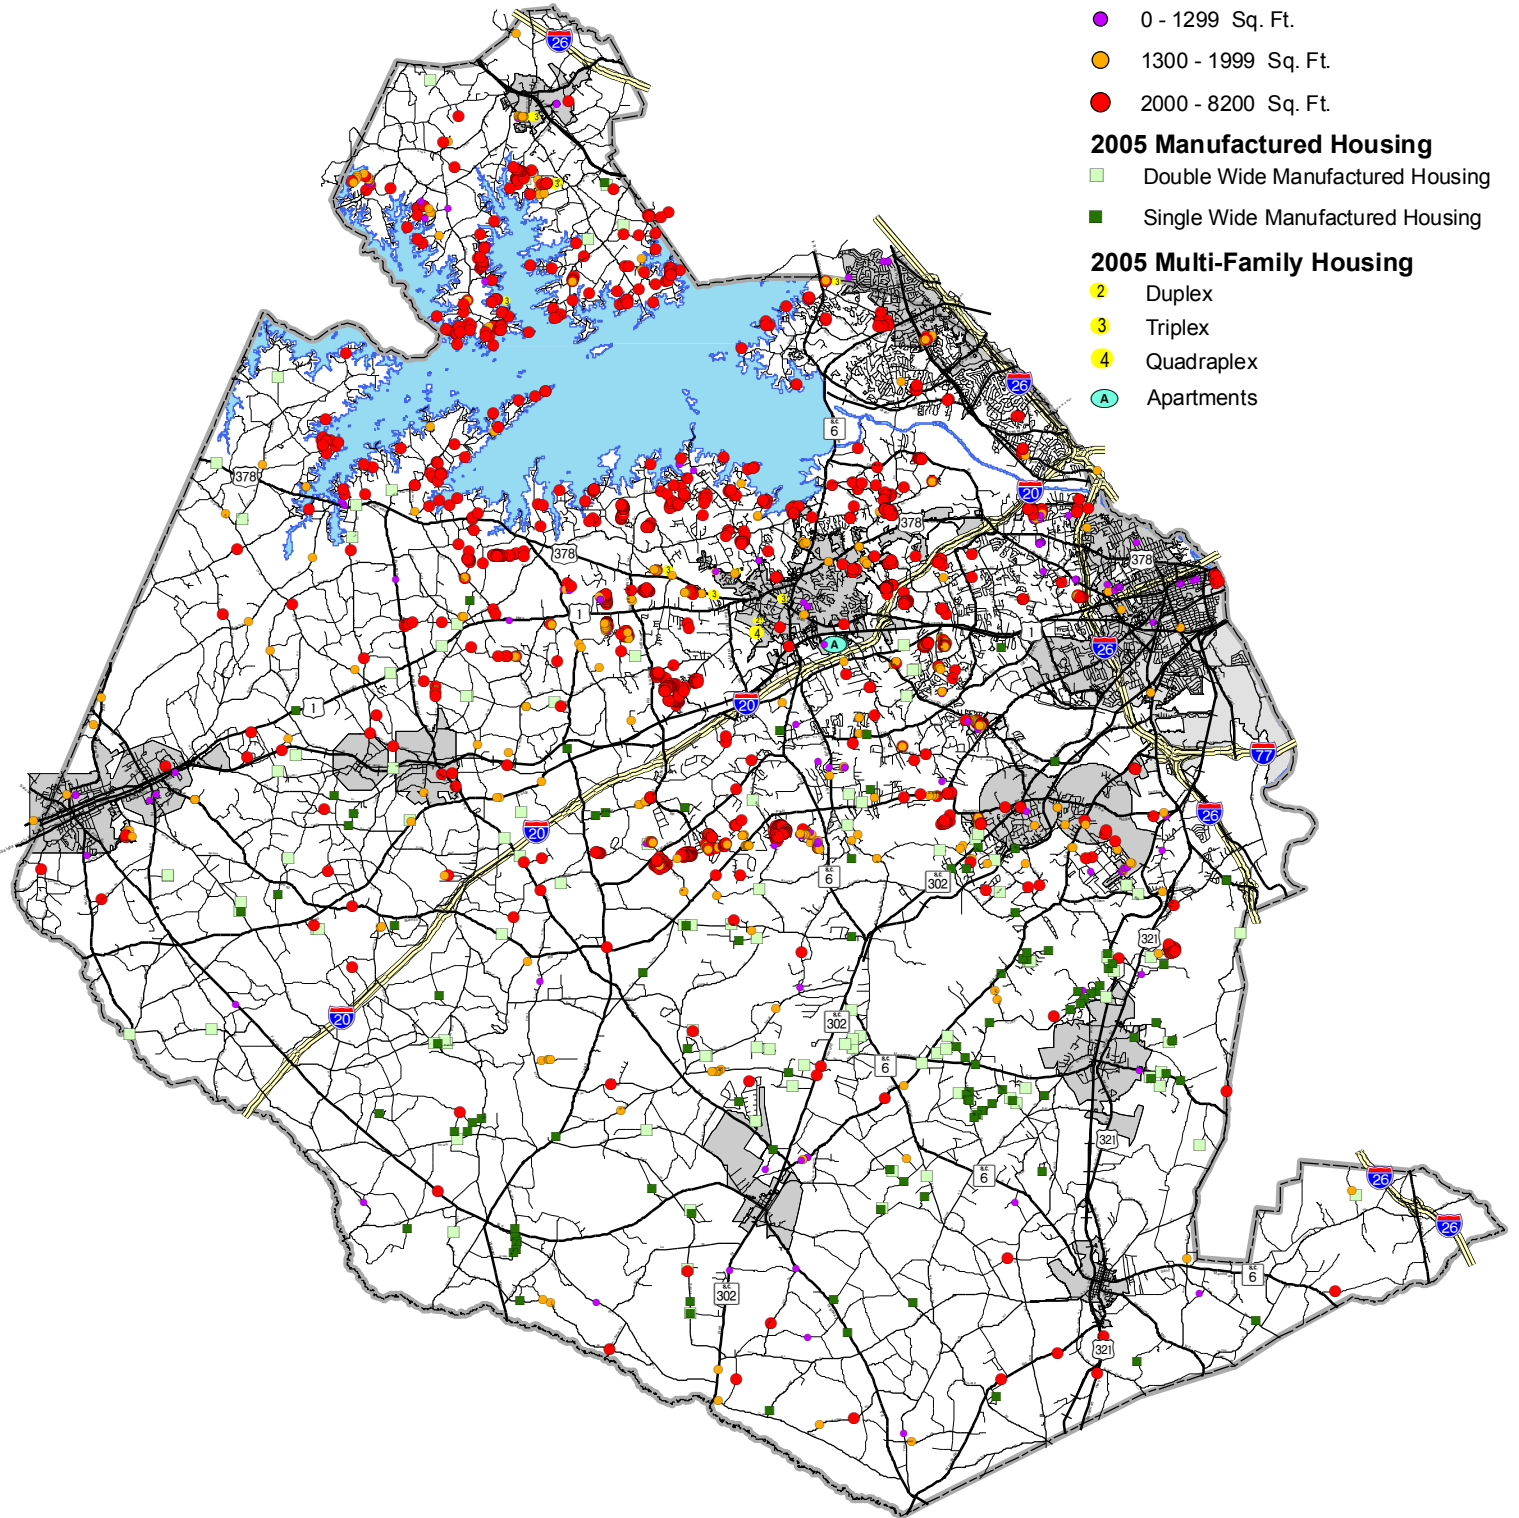

2005 Residential Permits

2005 Site Built Housing

- 0 - 1299 Sq. Ft.
- 1300 - 1999 Sq. Ft.
- 2000 - 8200 Sq. Ft.

2005 Manufactured Housing

- Double Wide Manufactured Housing
- Single Wide Manufactured Housing

2005 Multi-Family Housing

- 2 Duplex
- 3 Triplex
- 4 Quadraplex
- A Apartments