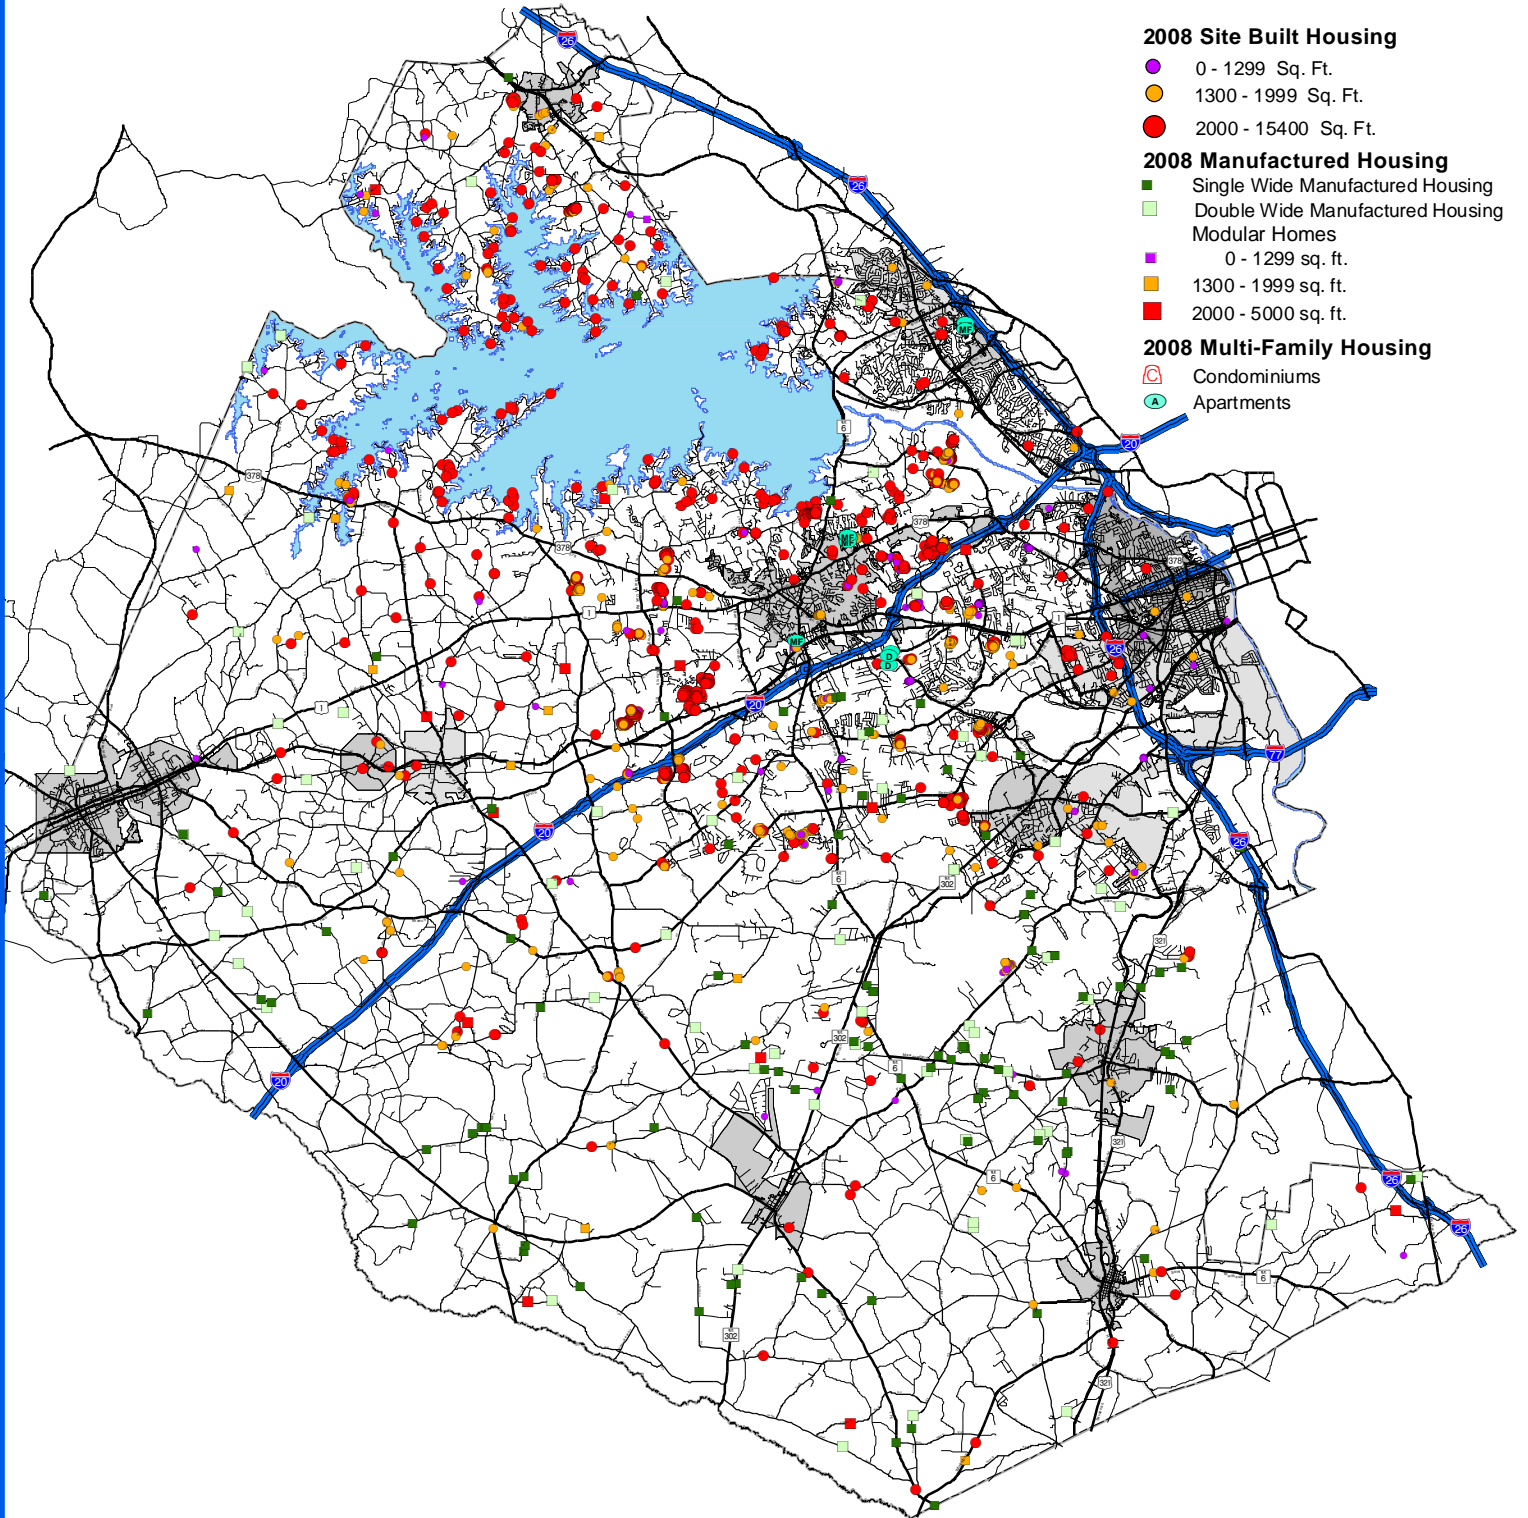

2008 Residential Permits

2008 Site Built Housing

- 0 - 1299 Sq. Ft.
- 1300 - 1999 Sq. Ft.
- 2000 - 15400 Sq. Ft.

2008 Manufactured Housing

- Single Wide Manufactured Housing
- Double Wide Manufactured Housing
Modular Homes
- 0 - 1299 sq. ft.
- 1300 - 1999 sq. ft.
- 2000 - 5000 sq. ft.

2008 Multi-Family Housing

- Condominiums
- Apartments