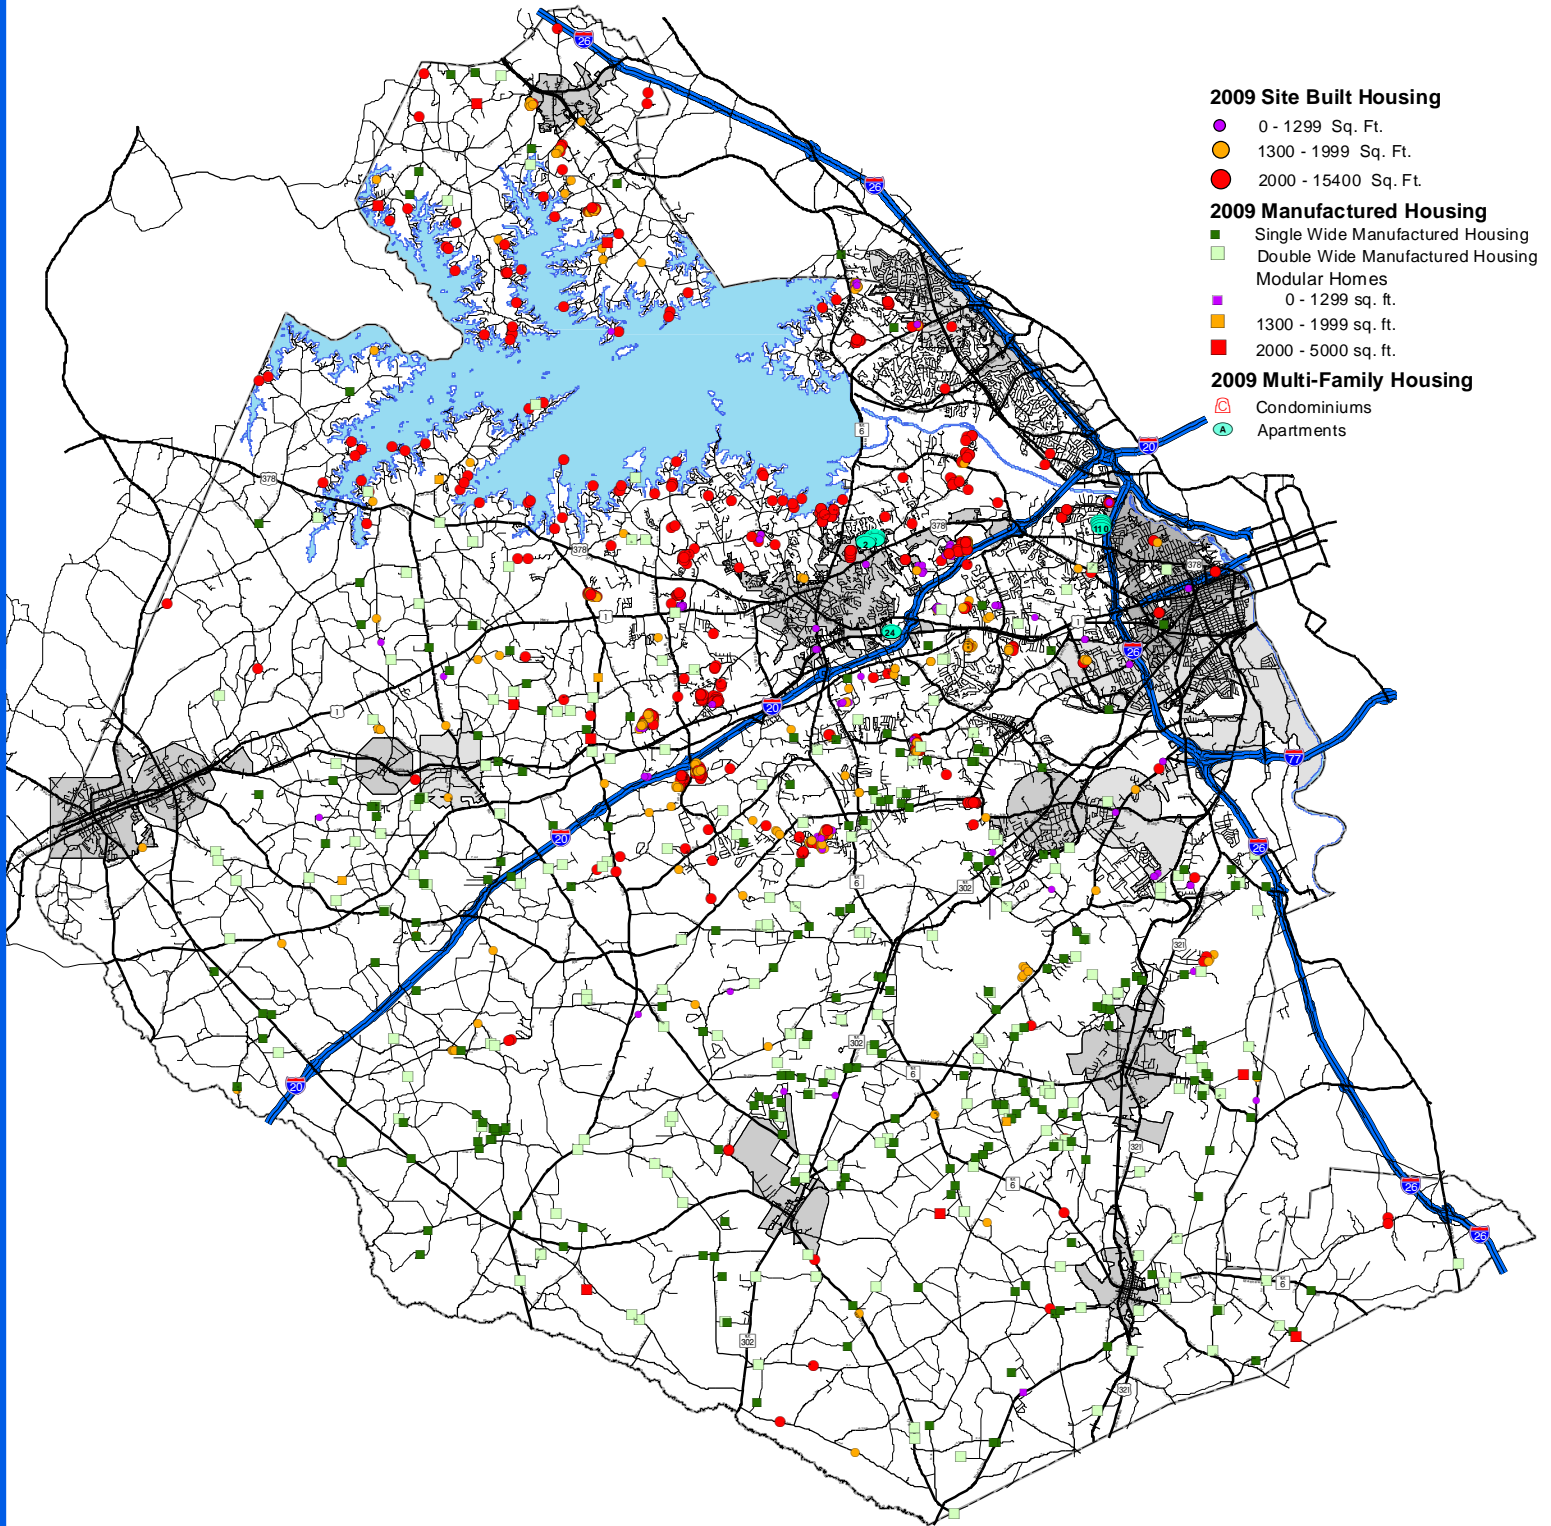

2009 Residential Permits

2009 Site Built Housing

- 0 - 1299 Sq. Ft.
- 1300 - 1999 Sq. Ft.
- 2000 - 15400 Sq. Ft.

2009 Manufactured Housing

- Single Wide Manufactured Housing
- Double Wide Manufactured Housing
- Modular Homes
- 0 - 1299 sq. ft.
- 1300 - 1999 sq. ft.
- 2000 - 5000 sq. ft.

2009 Multi-Family Housing

- Condominiums
- Apartments