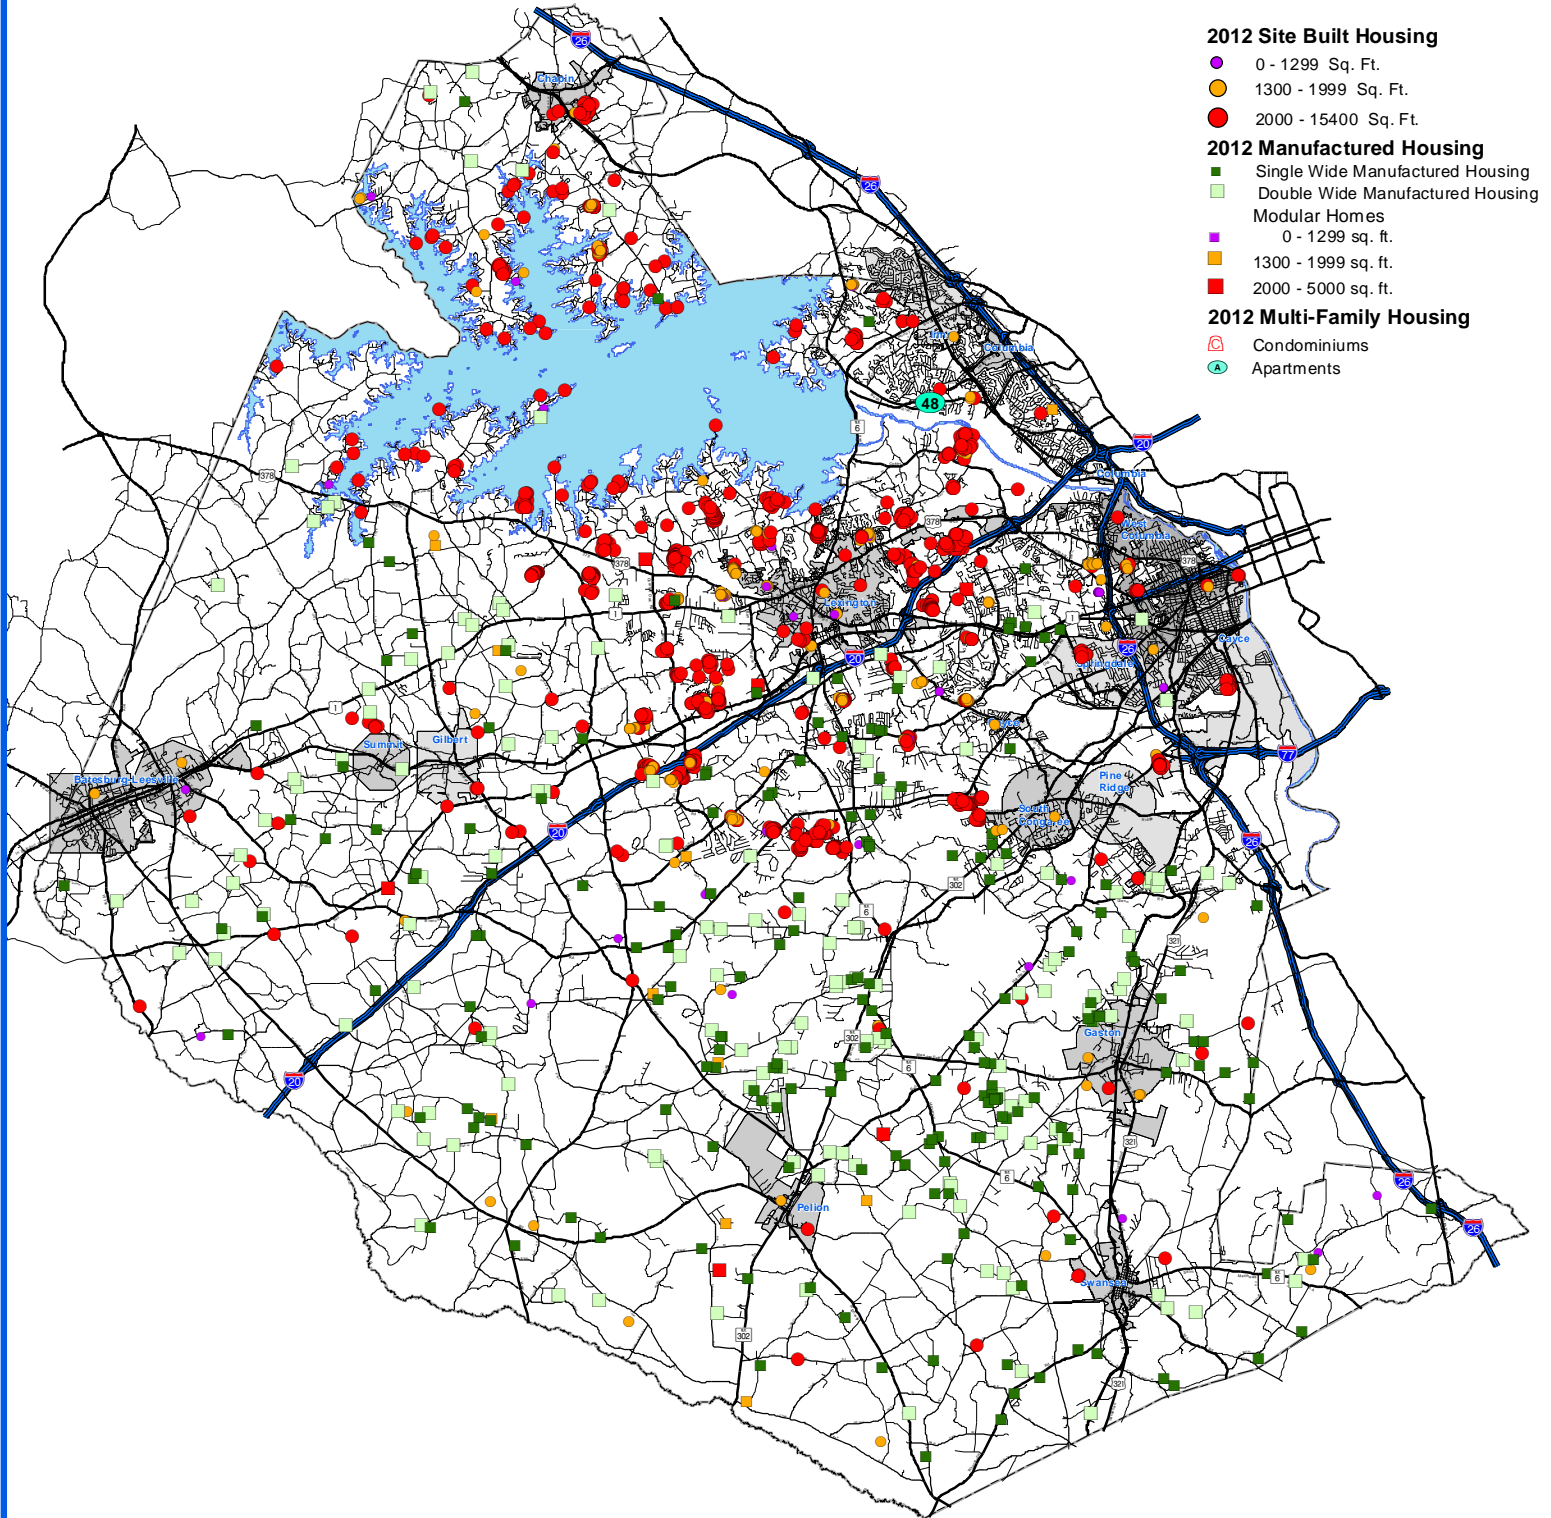

# 2012 Residential Permits

- 2012 Site Built Housing**
  - 0 - 1299 Sq. Ft.
  - 1300 - 1999 Sq. Ft.
  - 2000 - 15400 Sq. Ft.
- 2012 Manufactured Housing**
  - Single Wide Manufactured Housing
  - Double Wide Manufactured Housing
  - Modular Homes
    - 0 - 1299 sq. ft.
    - 1300 - 1999 sq. ft.
    - 2000 - 5000 sq. ft.
- 2012 Multi-Family Housing**
  - Condominiums
  - Apartments