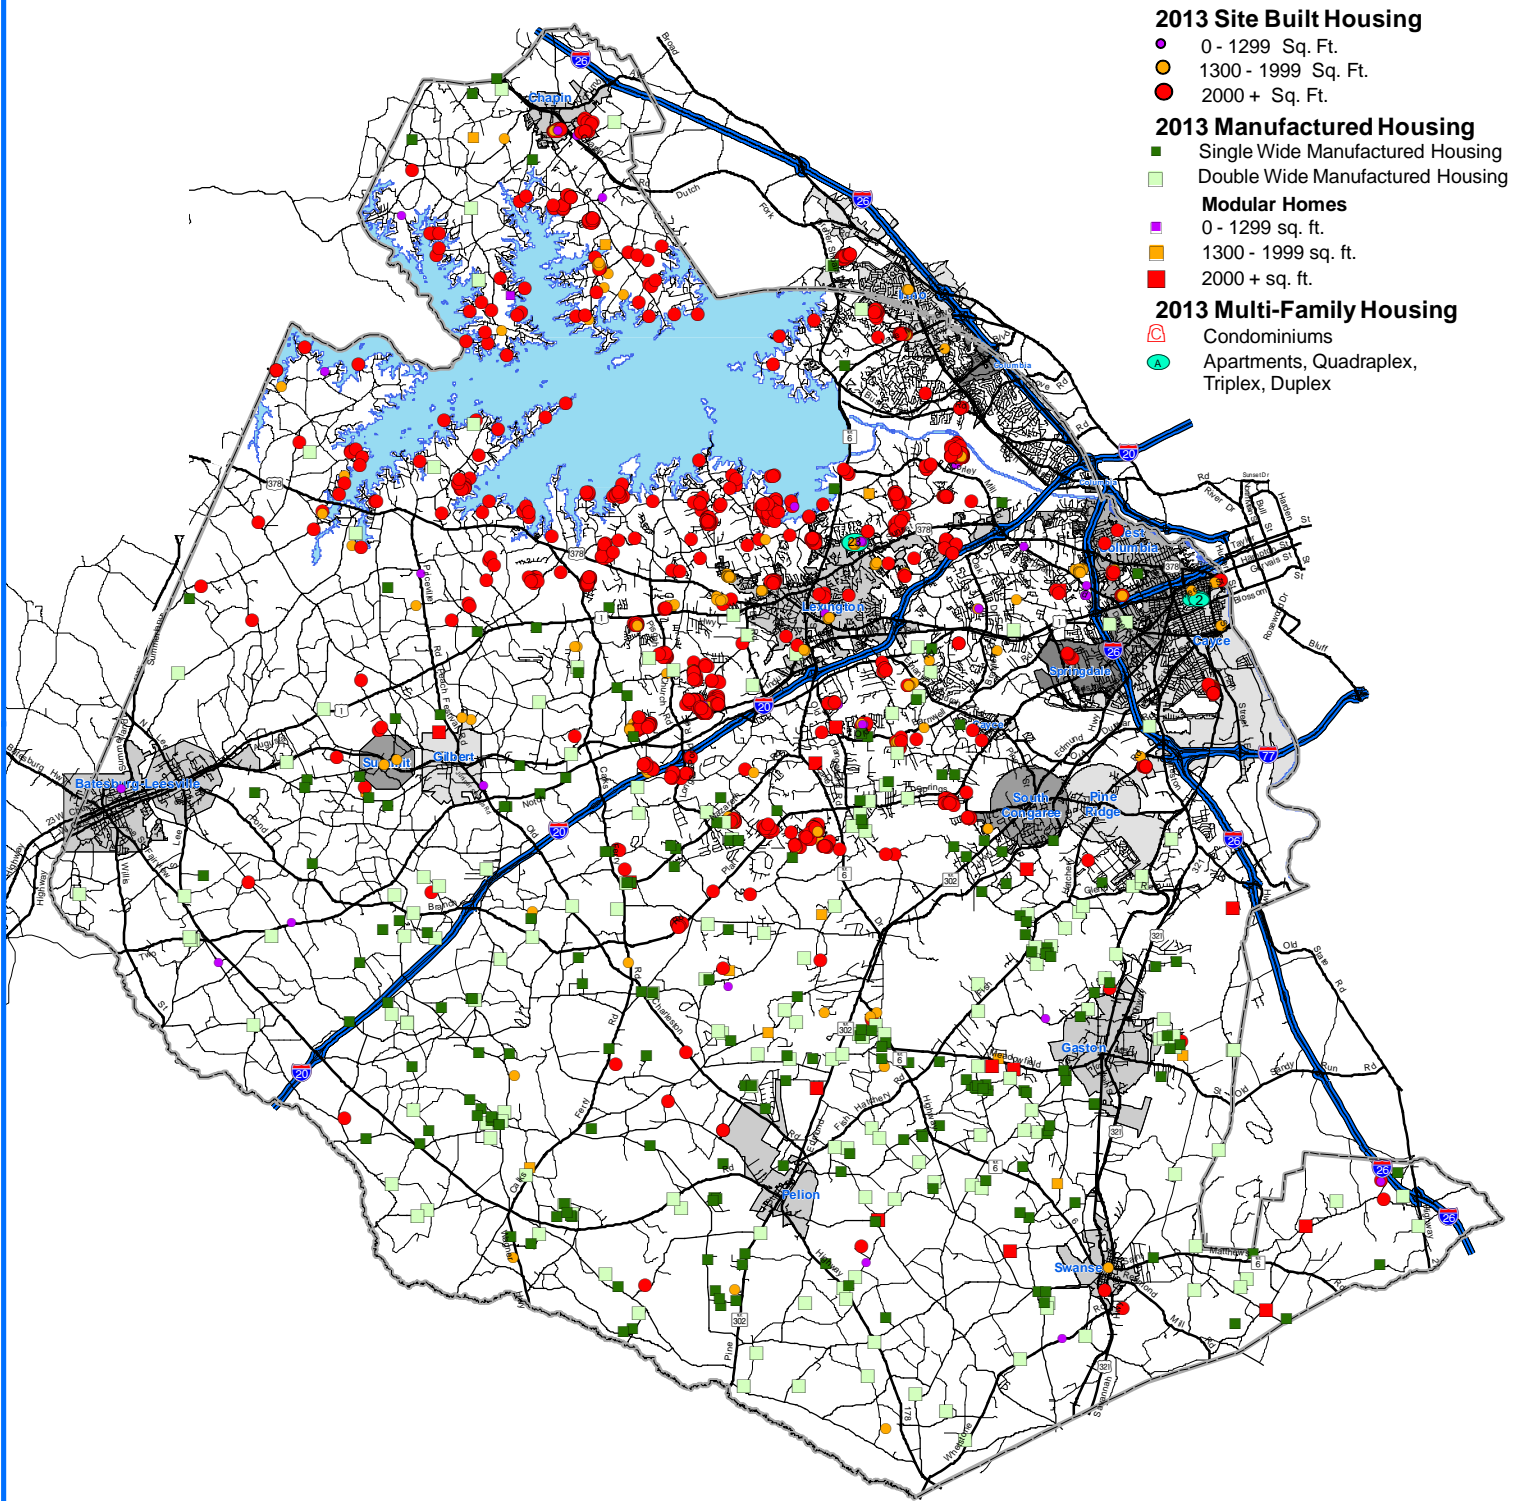

2013 Residential Permits

2013 Site Built Housing

- 0 - 1299 Sq. Ft.
- 1300 - 1999 Sq. Ft.
- 2000+ Sq. Ft.

2013 Manufactured Housing

- Single Wide Manufactured Housing
- Double Wide Manufactured Housing

Modular Homes

- 0 - 1299 sq. ft.
- 1300 - 1999 sq. ft.
- 2000+ sq. ft.

2013 Multi-Family Housing

- Ⓢ Condominiums
- Ⓢ Apartments, Quadrplex, Triplex, Duplex