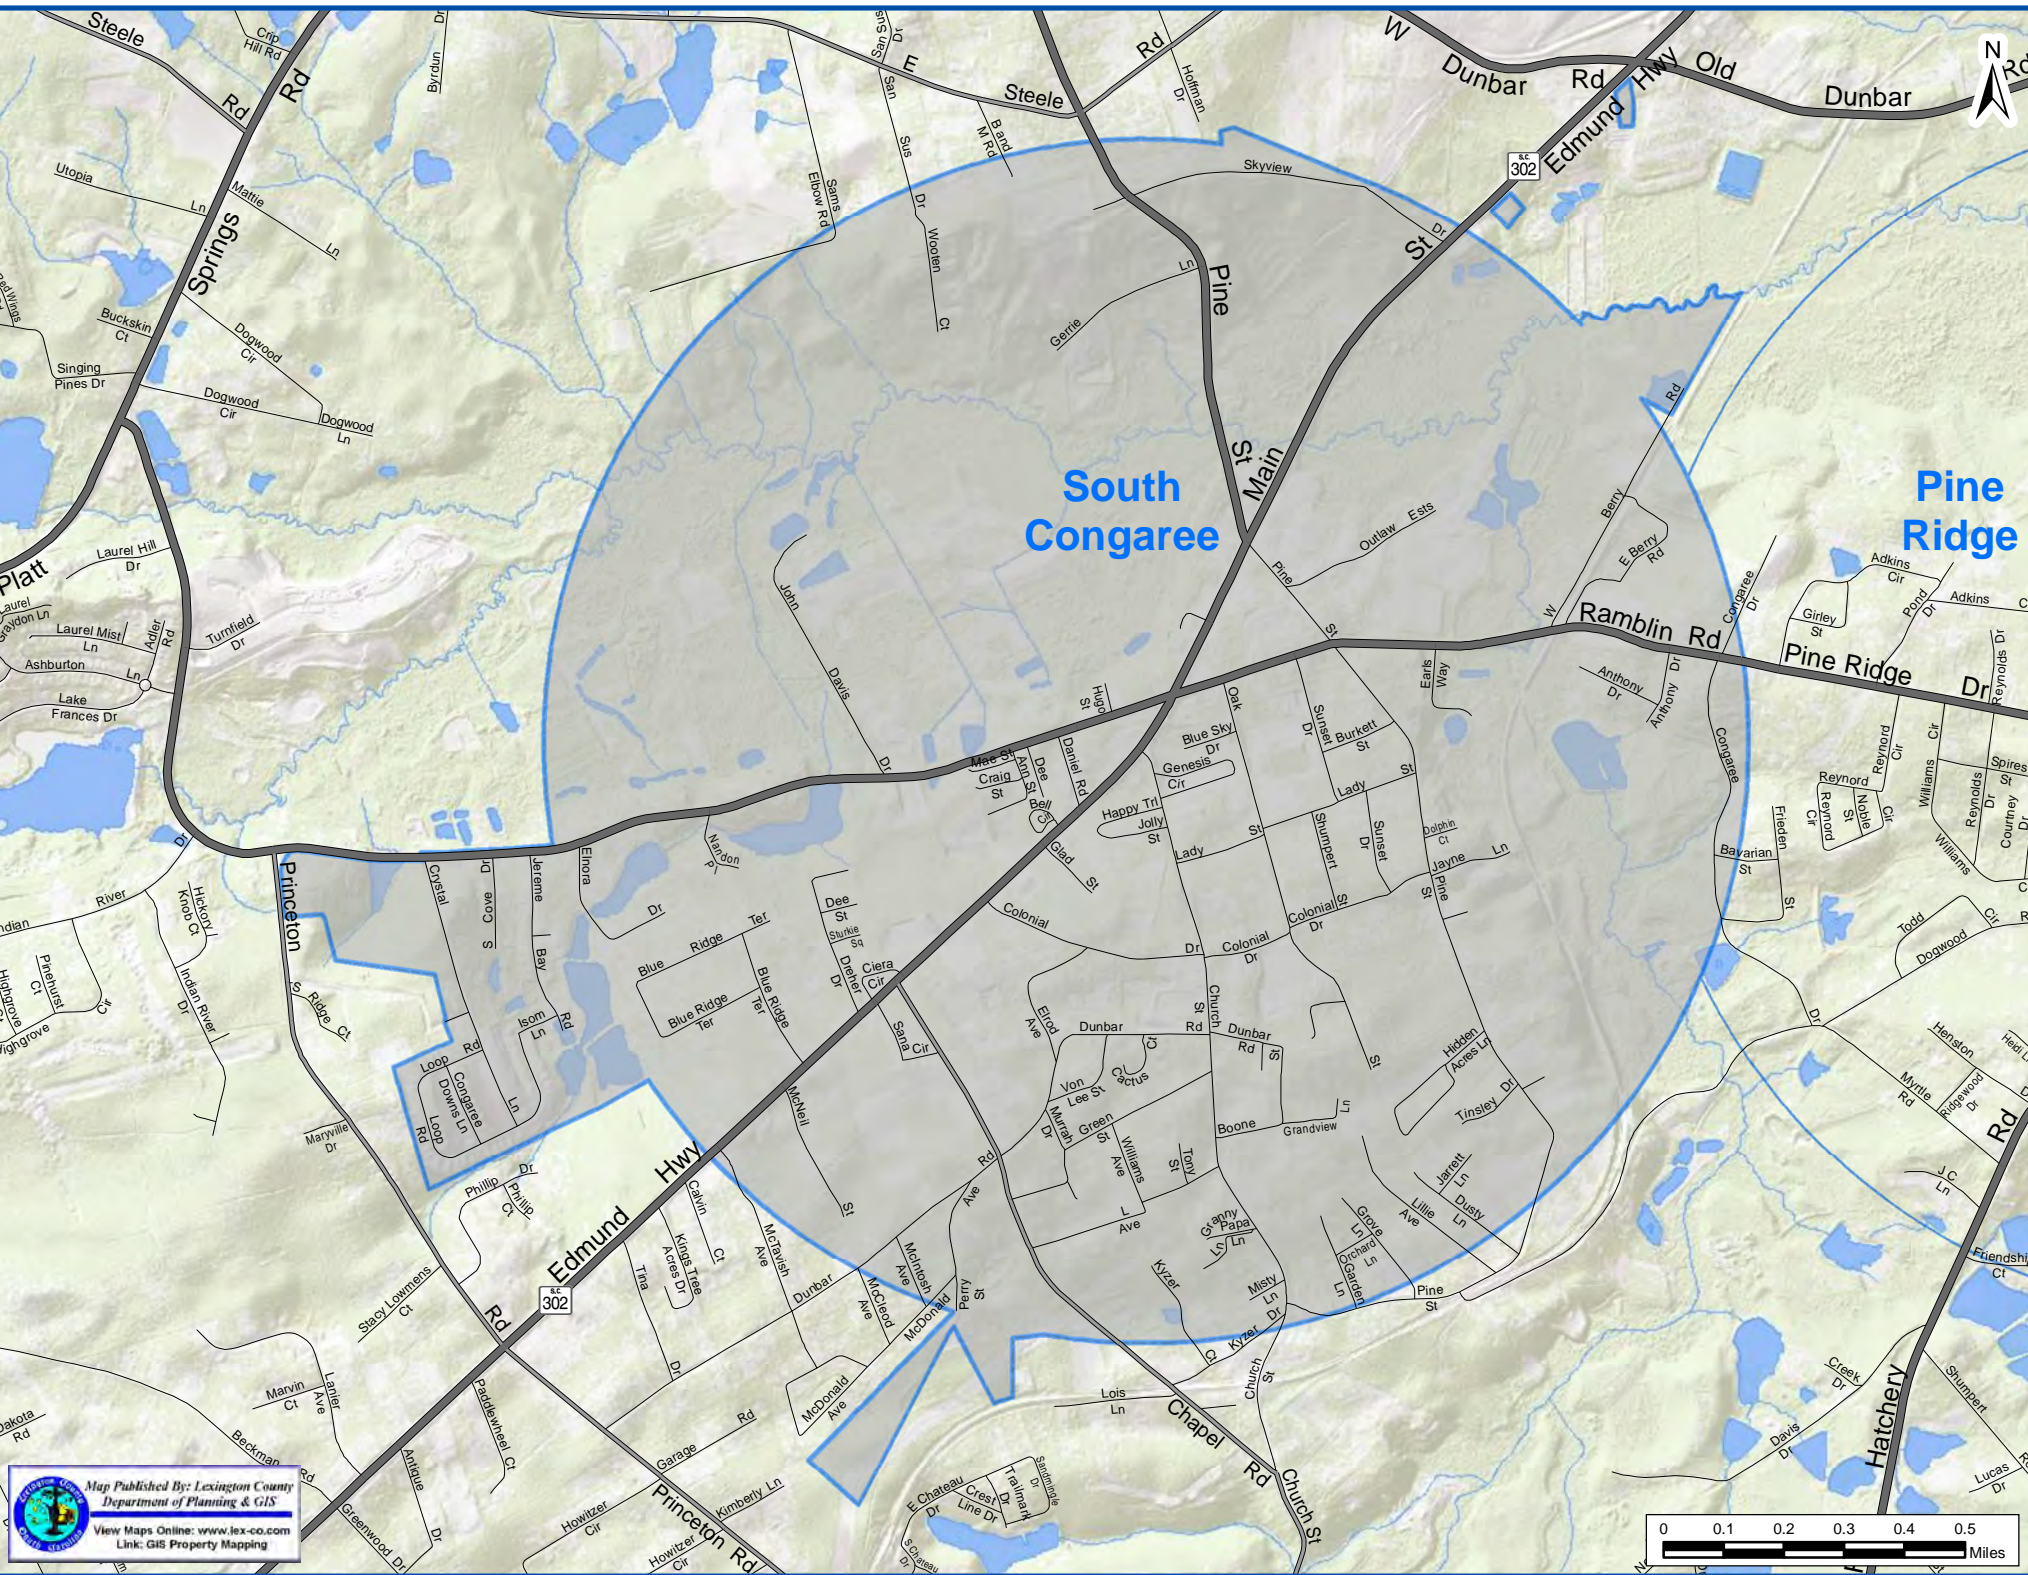

South
Congaree

Pine
Ridge

Pine Ridge

Map Published By: Lexington County
Department of Planning & GIS
View Maps Online: www.lex-co.com
Link: GIS Property Mapping