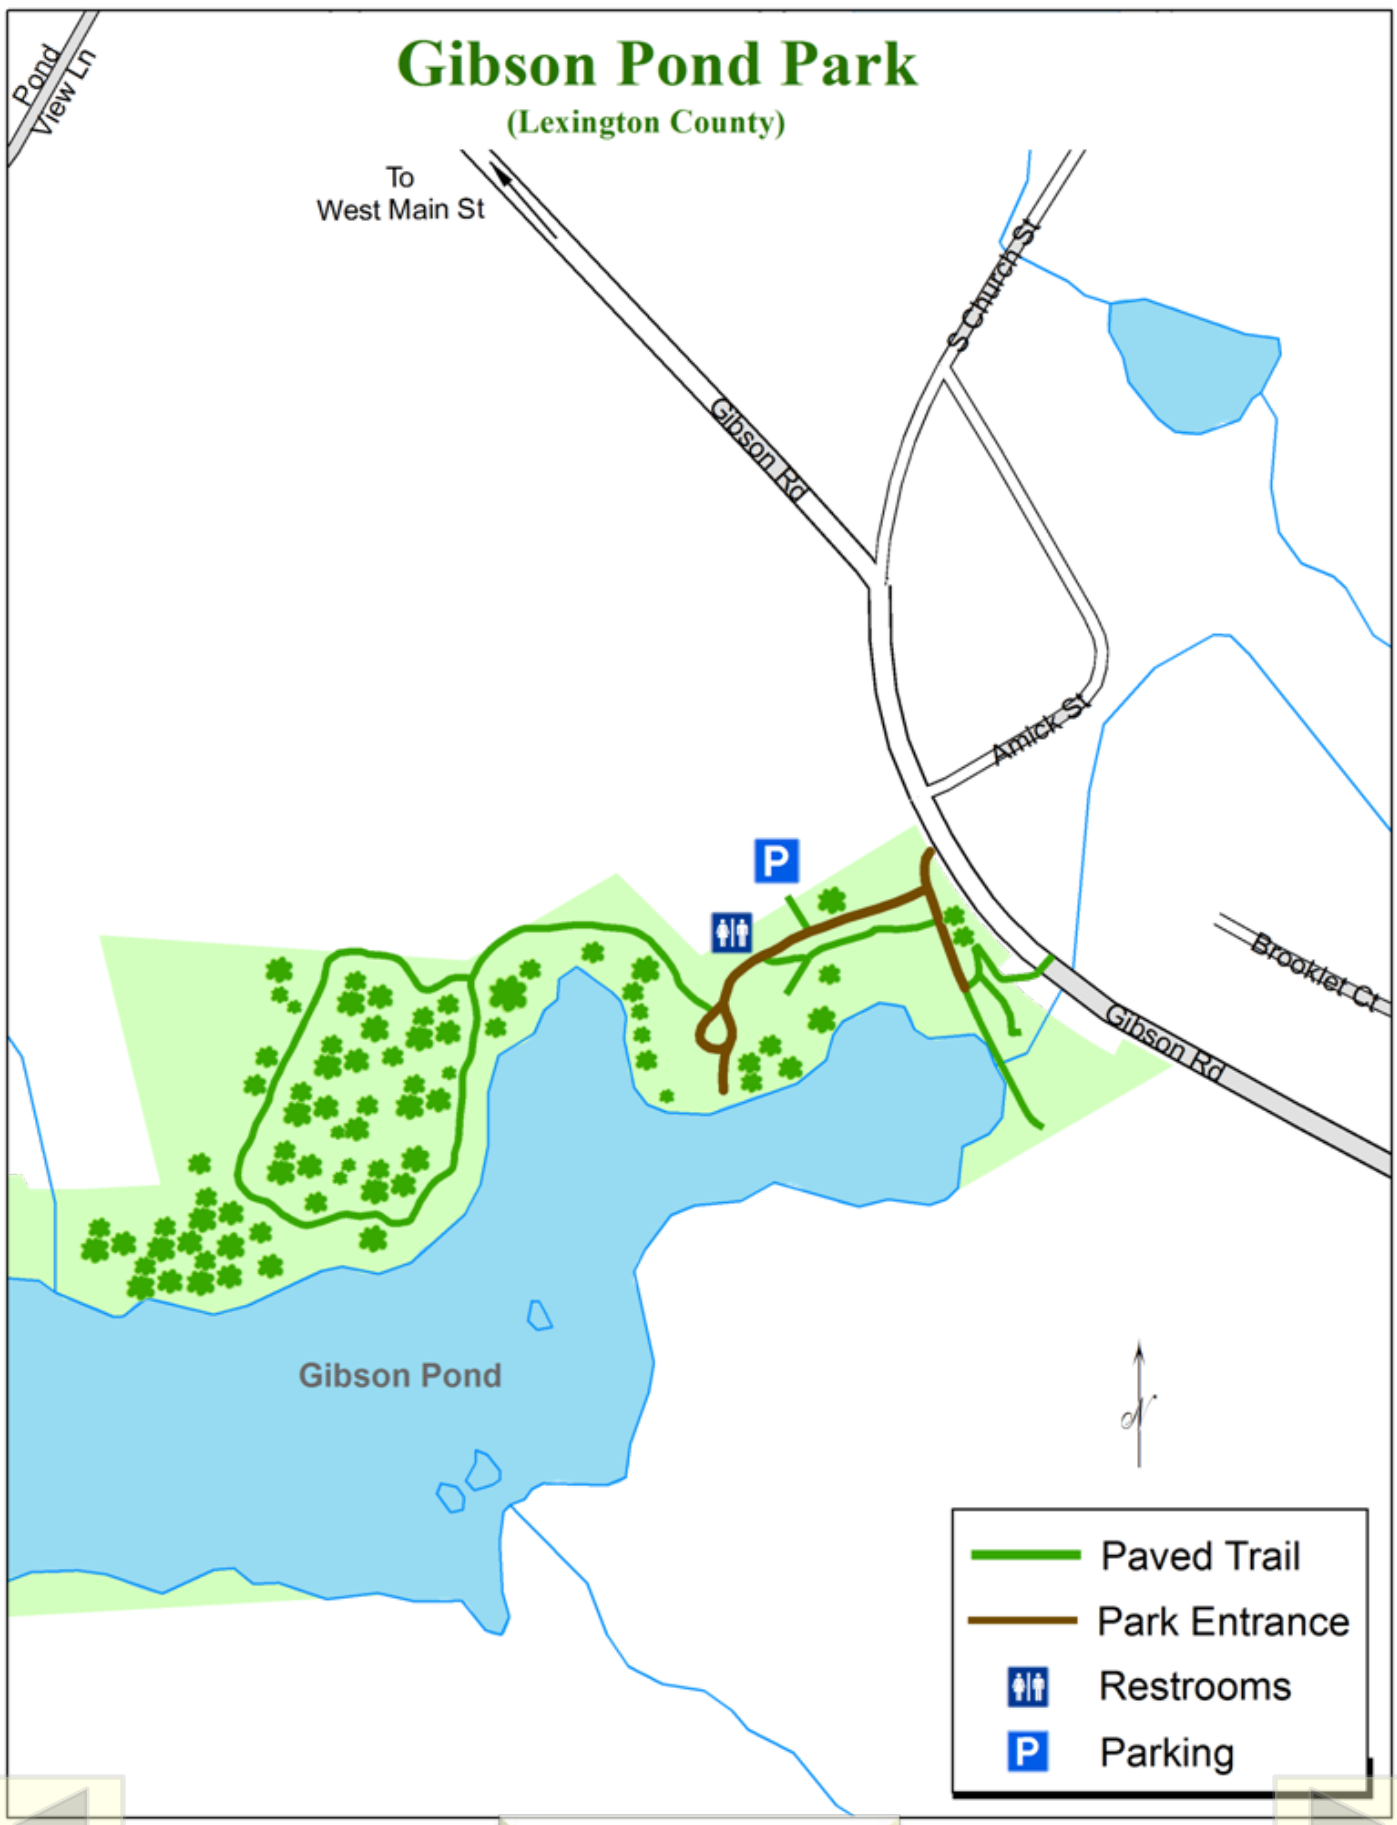

Updated: November 4, 2008

Johnny Jeffcoat Walkway (Lexington County)

	Paved Trail
	Park Entrance
	Restrooms
	Parking

Irmo Side
Main Entrance
SCE&G Park

Lake Murray

Lexington Side
Main Entrance
SCE&G Park

Gibson Pond Park

(Lexington County)

To
West Main St

Gibson Pond

-  Paved Trail
-  Park Entrance
-  Restrooms
-  Parking

Cindy's Place

(Lexington County)

To
Augusta Rd

Hazelwood Ct