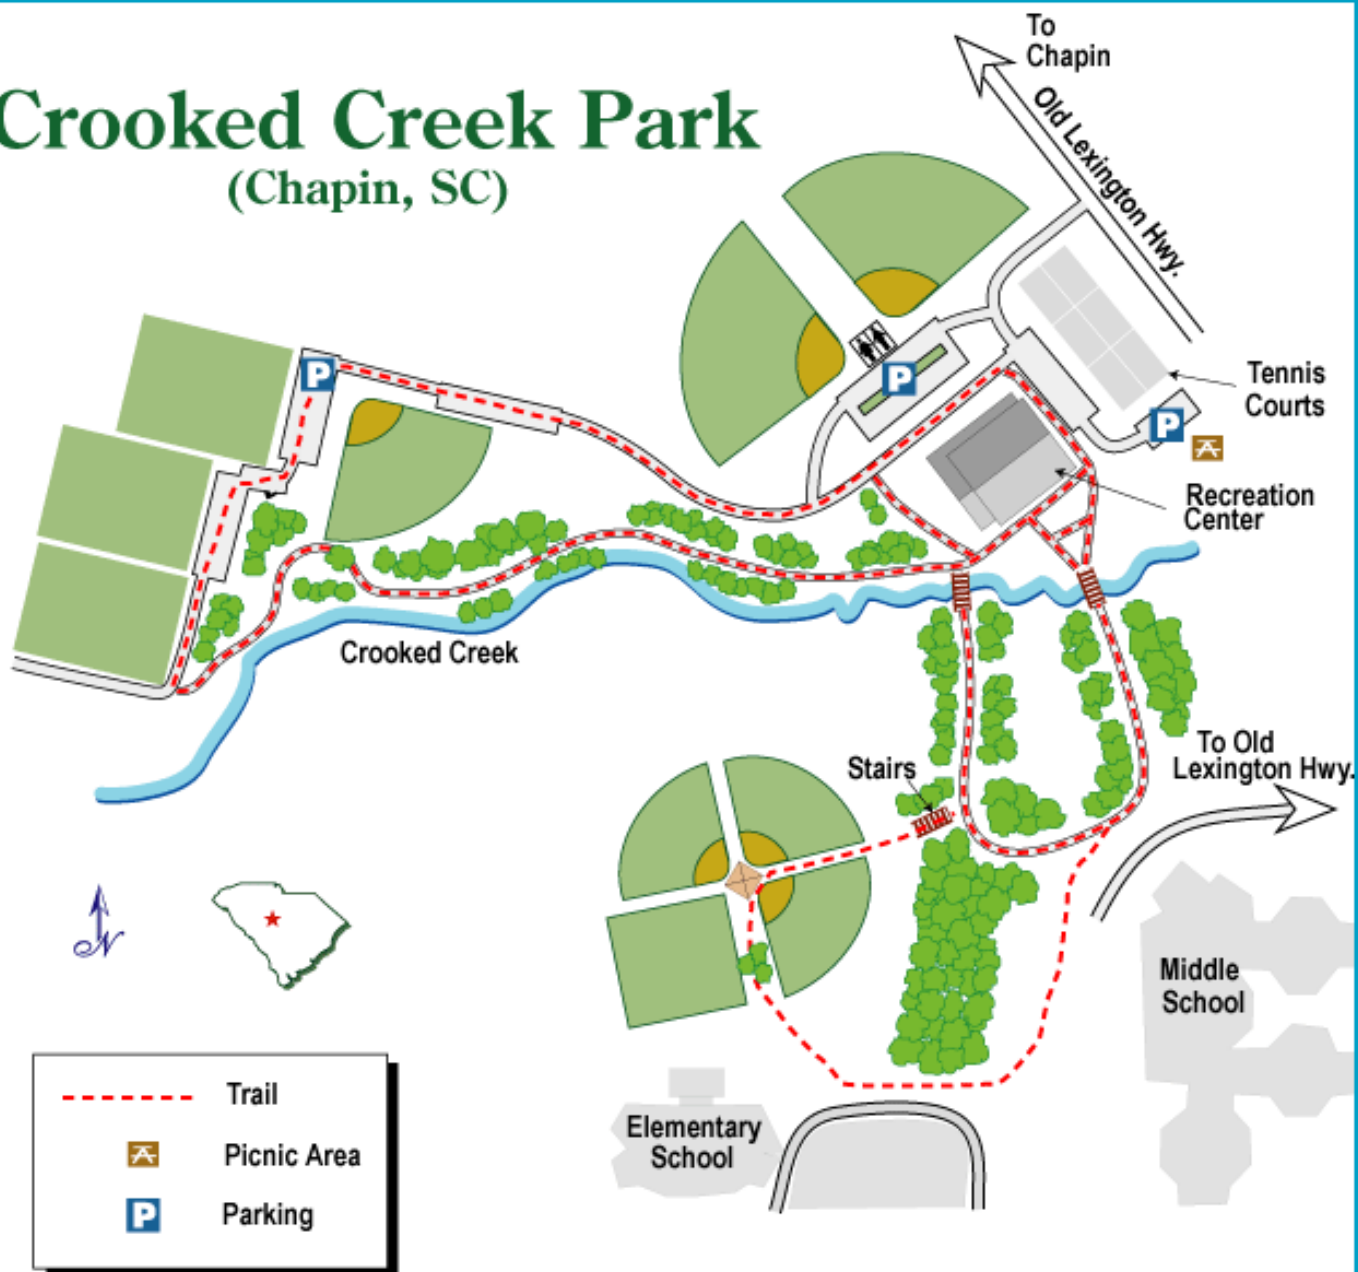

Trail Map

Crooked Creek Park (Chapin, SC)

© SC Trails Program 10/07

www.SCTrails.net

[Return To Table of Contents](#)

South Carolina State Trails Program
South Carolina Department of Parks, Recreation and Tourism
1205 Pendleton Street :: Columbia, SC 29201 :: 803-734-0173
Updated: October 1, 2007