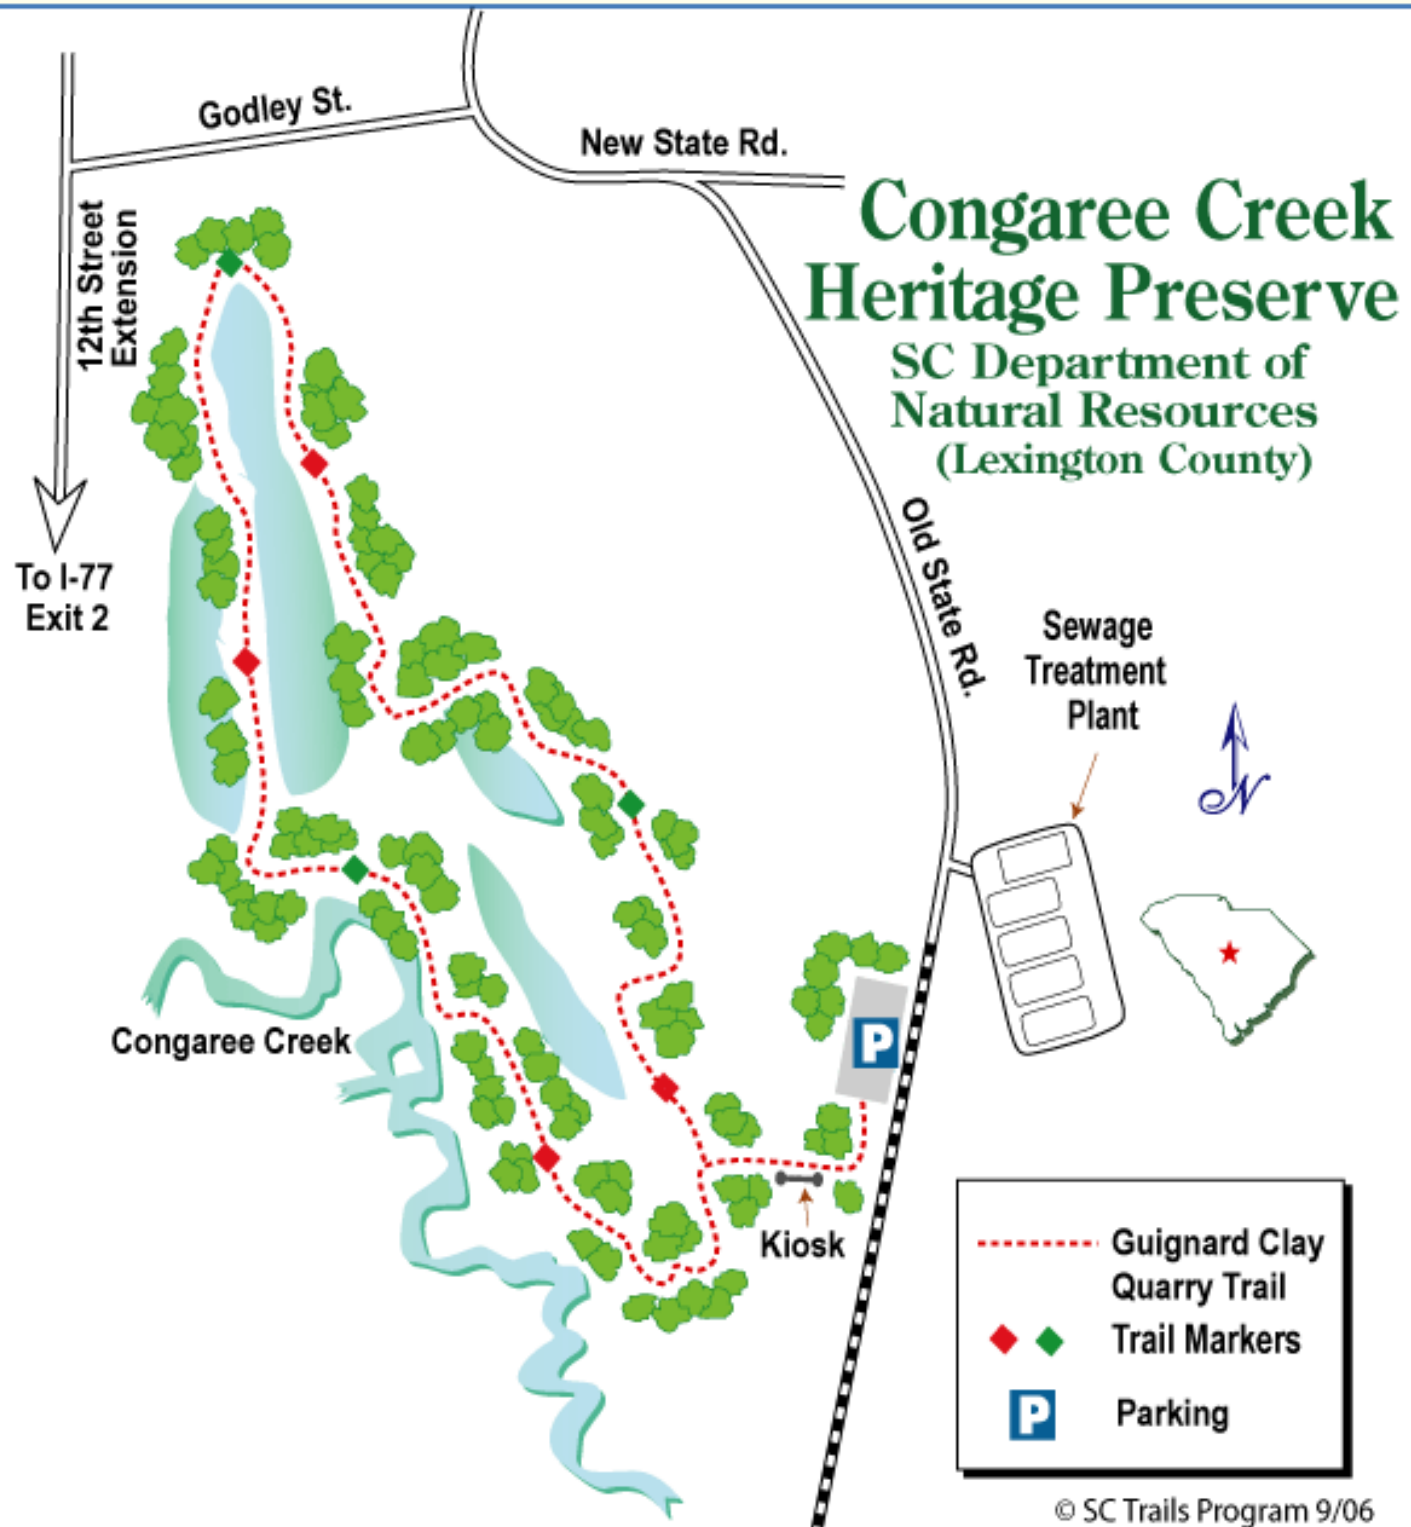

Trail Map

Trail Map

Guignard Park (West Columbia, SC)

© SC Trails Program 12/06

[Return To Table of Contents](#)

www.SCTrails.net

South Carolina State Trails Program
South Carolina Department of Parks, Recreation and Tourism