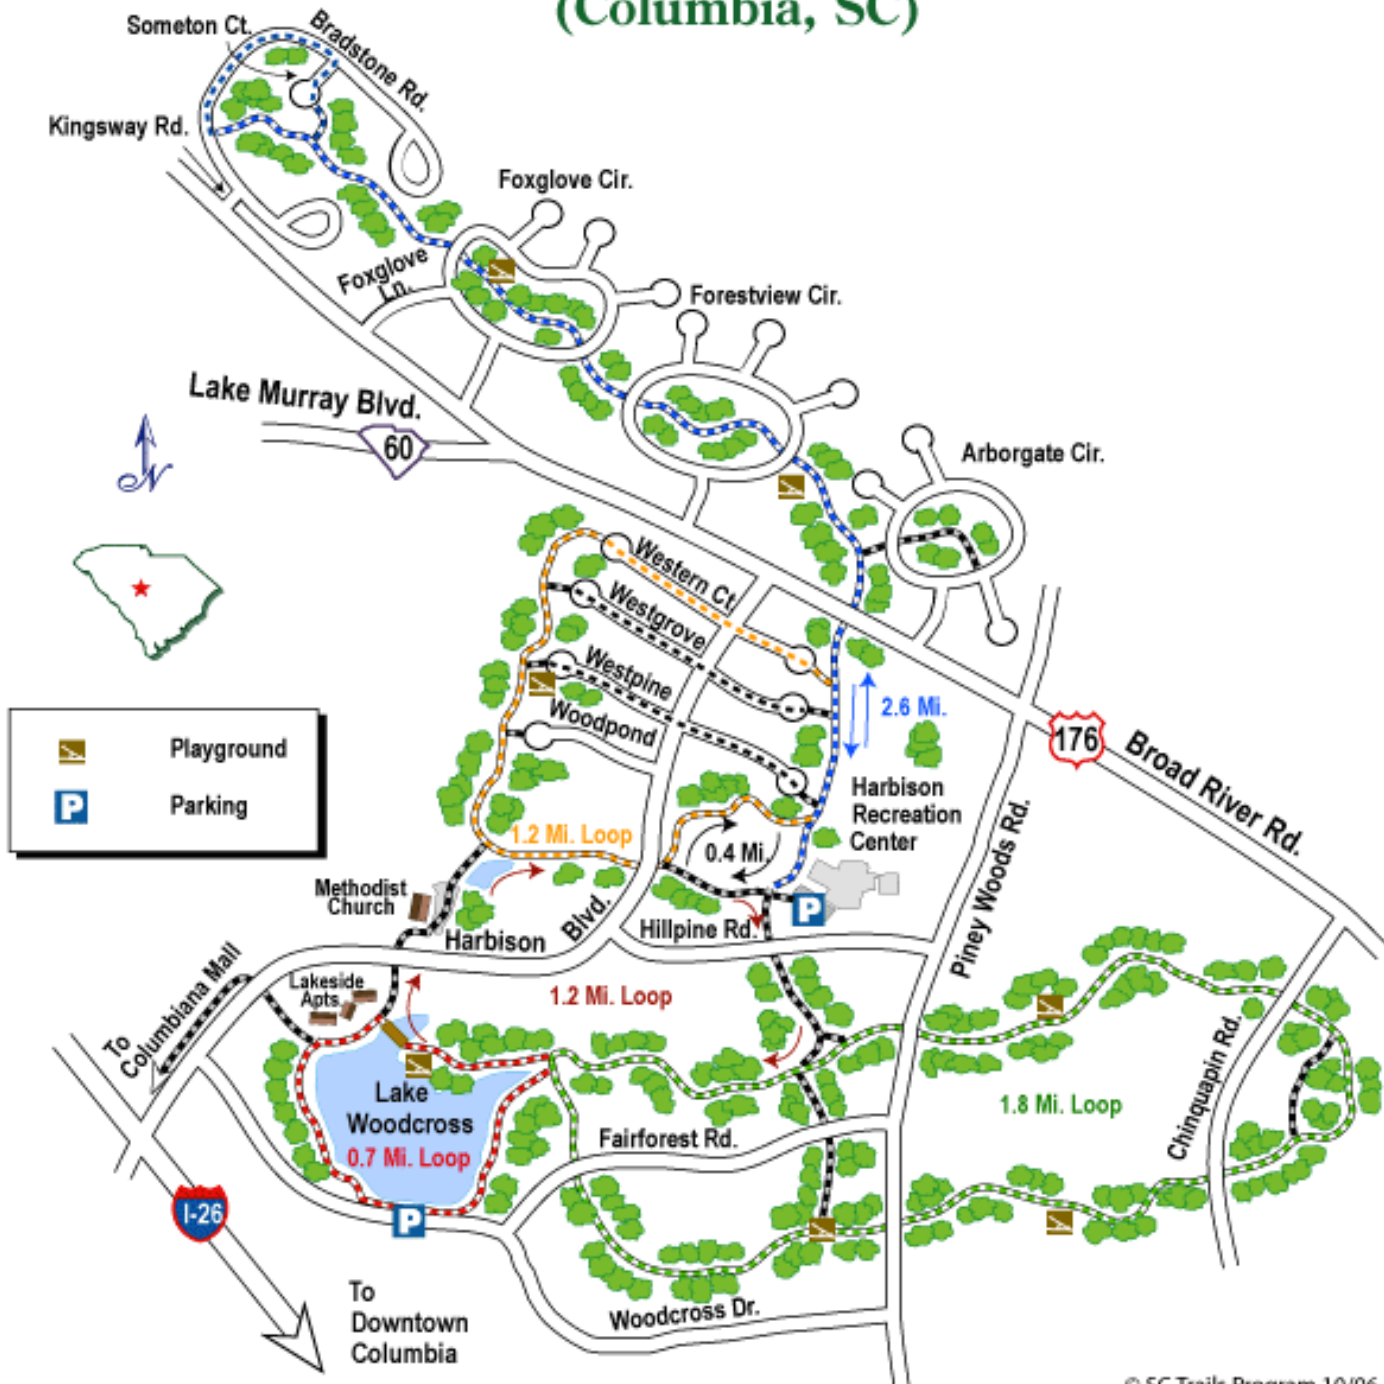

Trail Map

Harbison Neighborhood Trails (Columbia, SC)

© SC Trails Program 10/06

www.SCTrails.net

[Return To Table of Contents](#)

South Carolina State Trails Program
South Carolina Department of Parks, Recreation and Tourism
1205 Pendleton Street :: Columbia, SC 29201 :: 803-734-0173
Updated: October 13, 2006