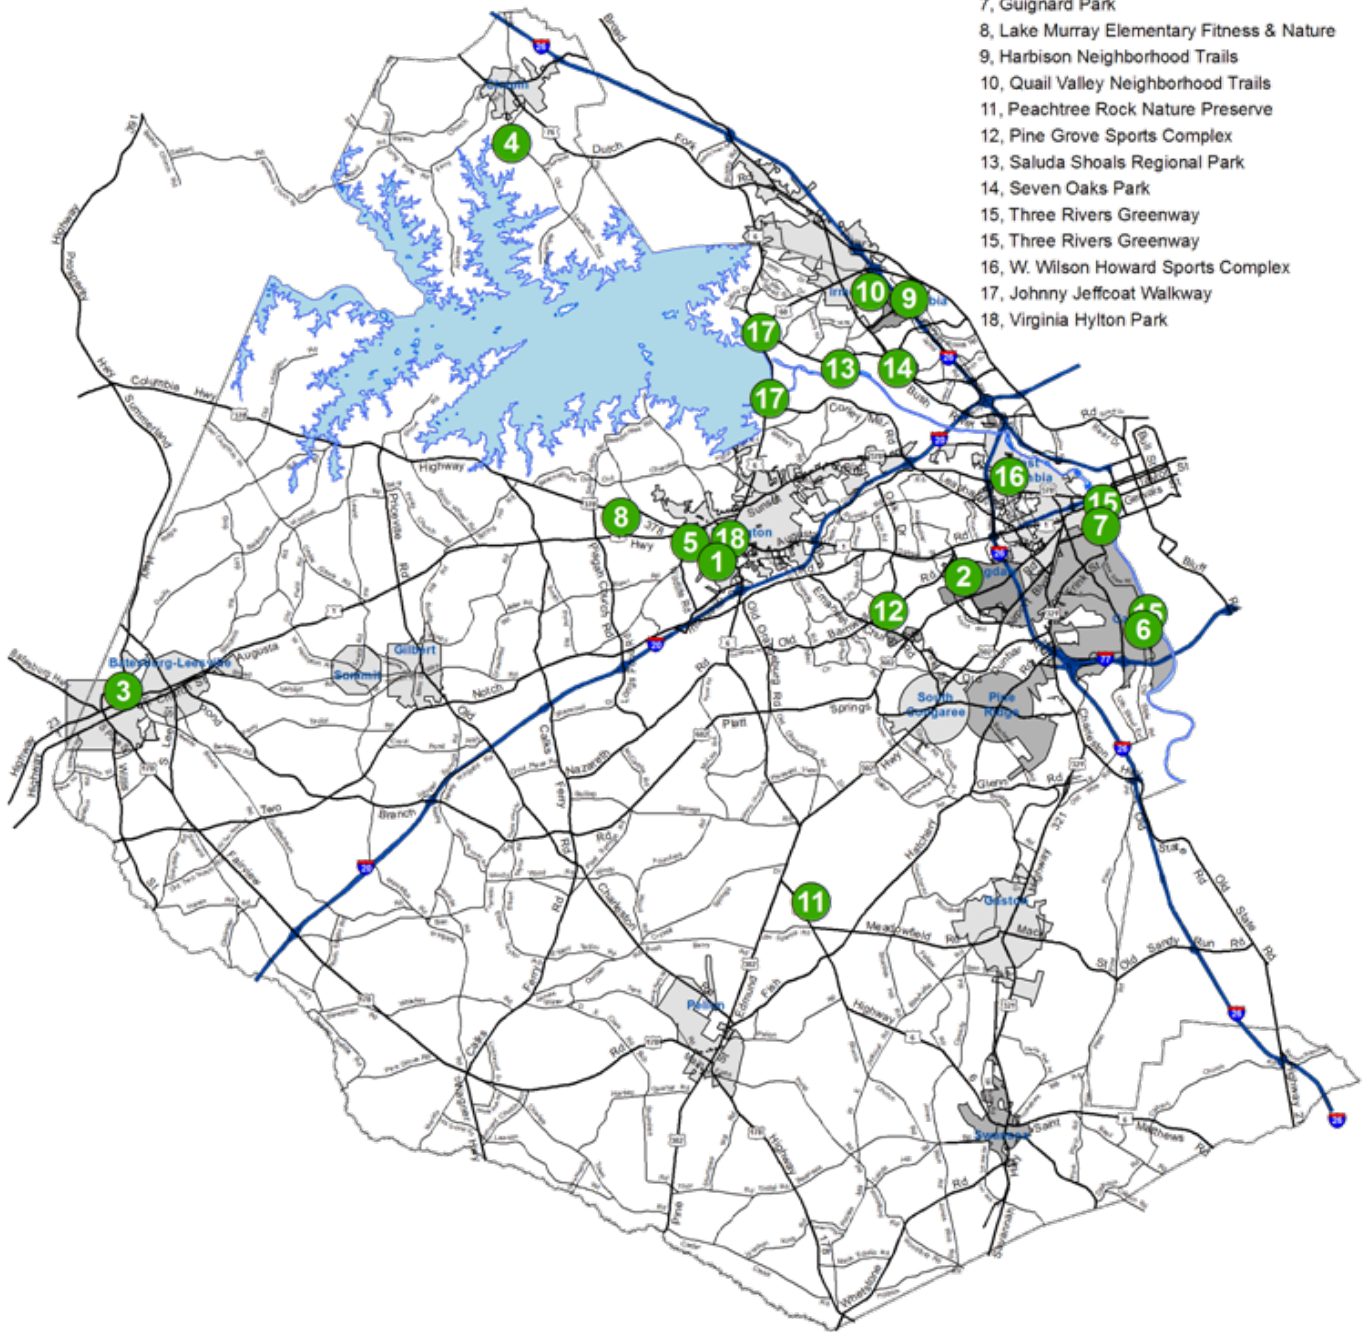

Table of Contents

- 1) Table of Contents
- 2) [Overview Map Recreation Trails & Parks](#)
- 3) [Batesburg-Leesville Outdoor Learning Center](#)
- 4) [Crooked Creek Park, Chapin](#)
- 5) [Gibson Road Soccer Complex](#)
- 6) [Congaree Creek Heritage Preserve](#)
- 7) [Guignard Park, West Columbia](#)
- 8) [Lake Murray Elementary Fitness & Nature](#)
- 9) [Harbison Neighborhood Trails](#)
- 10) [Quail Valley Neighborhood Trails](#)
- 11) [Peachtree Rock Nature Preserve](#)
- 12) [Pine Grove Sports Complex](#)
- 13) [Saluda Shoals Park](#)
- 14) [Seven Oaks Park](#)
- 15) [Three Rivers Greenway](#)
- 16) [W. Wilson Howard Park \(Northside Middle School\)](#)
- 17) [Johnny Jeffcoat Walkway \(Lake Murray Dam\)](#)
- 18) [Gibson Pond Park](#)
- 19) [Cindy's Place](#)
- 20) [Virginia Hylton Park](#)

Lexington County Recreation Trails & Parks

- 1, Gibson Pond Park
- 2, Cindy's Place
- 3, Batesburg-Leesville Outdoor Learning Center
- 4, Crooked Creek Park
- 5, Lexington County Sports Complex
- 6, Congaree Creek Heritage Preserve
- 7, Guignard Park
- 8, Lake Murray Elementary Fitness & Nature
- 9, Harbison Neighborhood Trails
- 10, Quail Valley Neighborhood Trails
- 11, Peachtree Rock Nature Preserve
- 12, Pine Grove Sports Complex
- 13, Saluda Shoals Regional Park
- 14, Seven Oaks Park
- 15, Three Rivers Greenway
- 16, W. Wilson Howard Sports Complex
- 17, Johnny Jeffcoat Walkway
- 18, Virginia Hylton Park

Updated: November 4, 2008

Johnny Jeffcoat Walkway (Lexington County)

	Paved Trail
	Park Entrance
	Restrooms
	Parking

Irmo Side
Main Entrance
SCE&G Park

Lake Murray

Lexington Side
Main Entrance
SCE&G Park

Gibson Pond Park