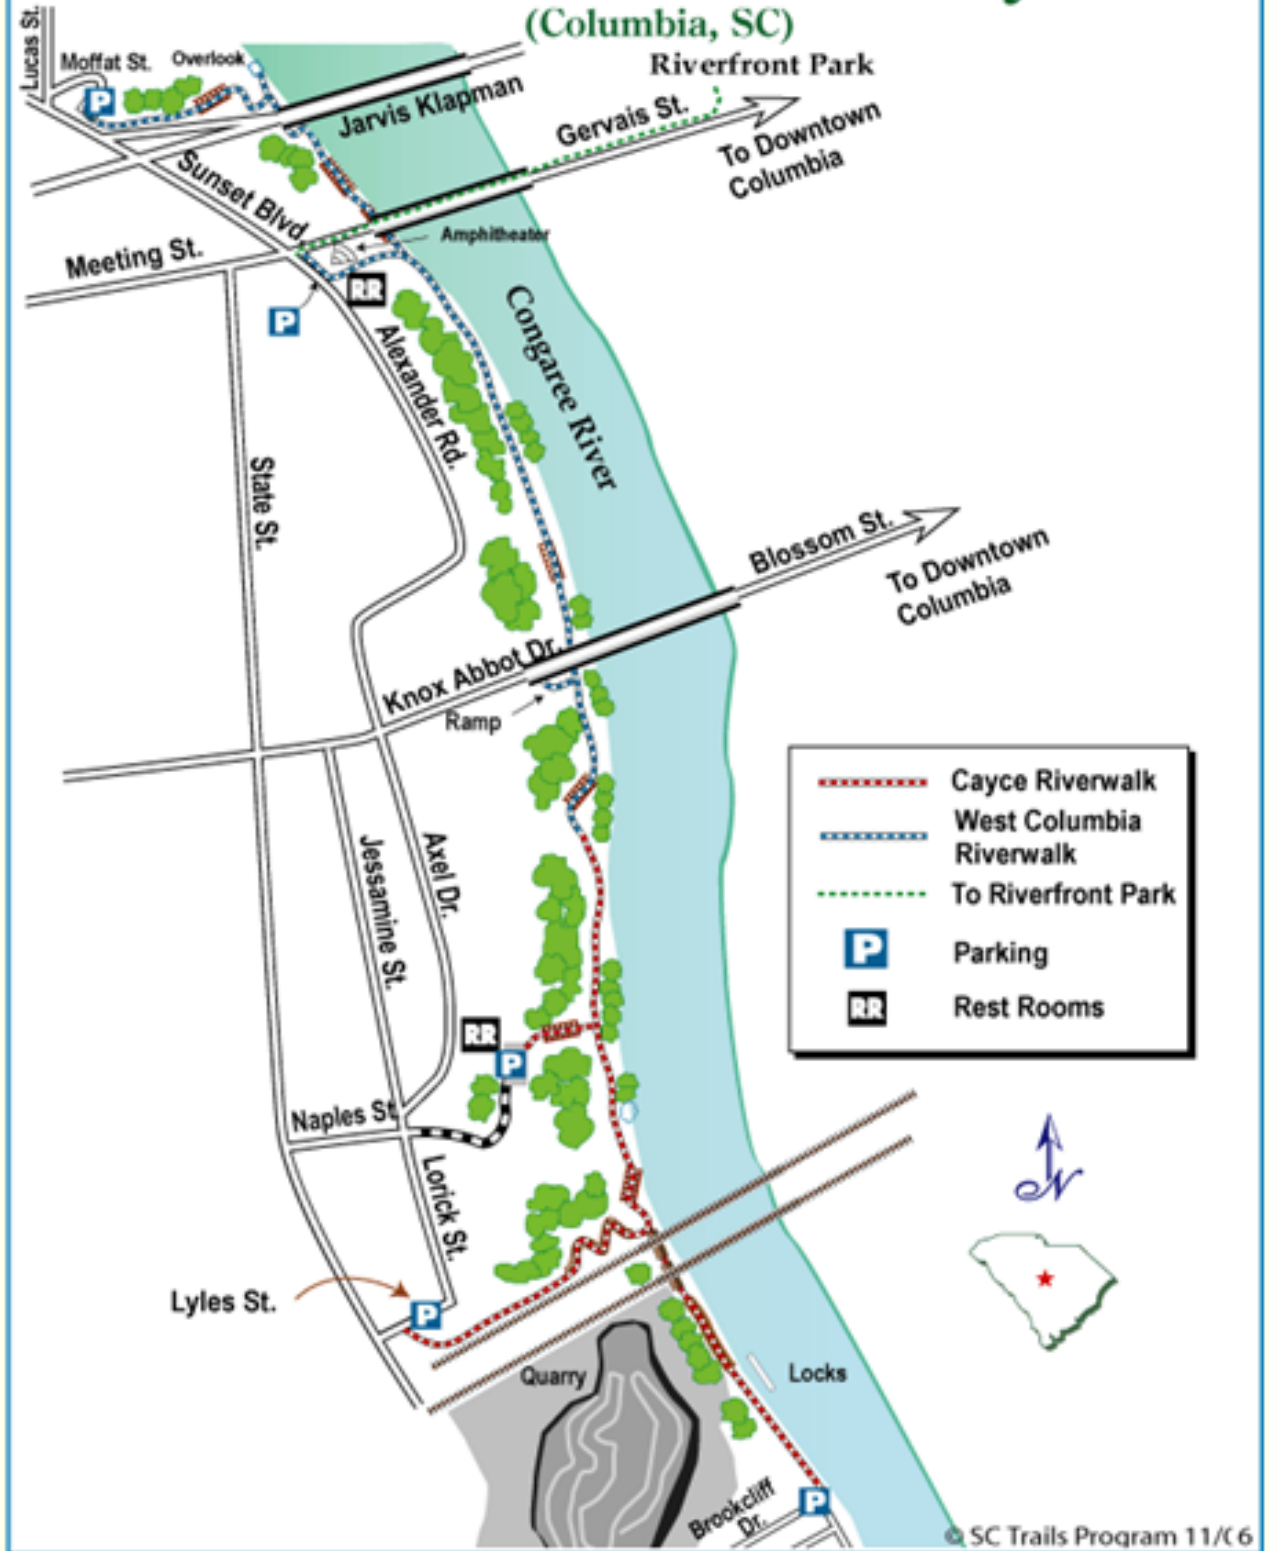

Trail Map

Three Rivers Greenway

(Columbia, SC)

www.SCTrails.net

[Return To Table of Contents](#)

South Carolina State Trails Program
South Carolina Department of Parks, Recreation and Tourism
1205 Pendleton Street :: Columbia, SC 29201 :: 803-734-0173

Updated: February 22, 2008