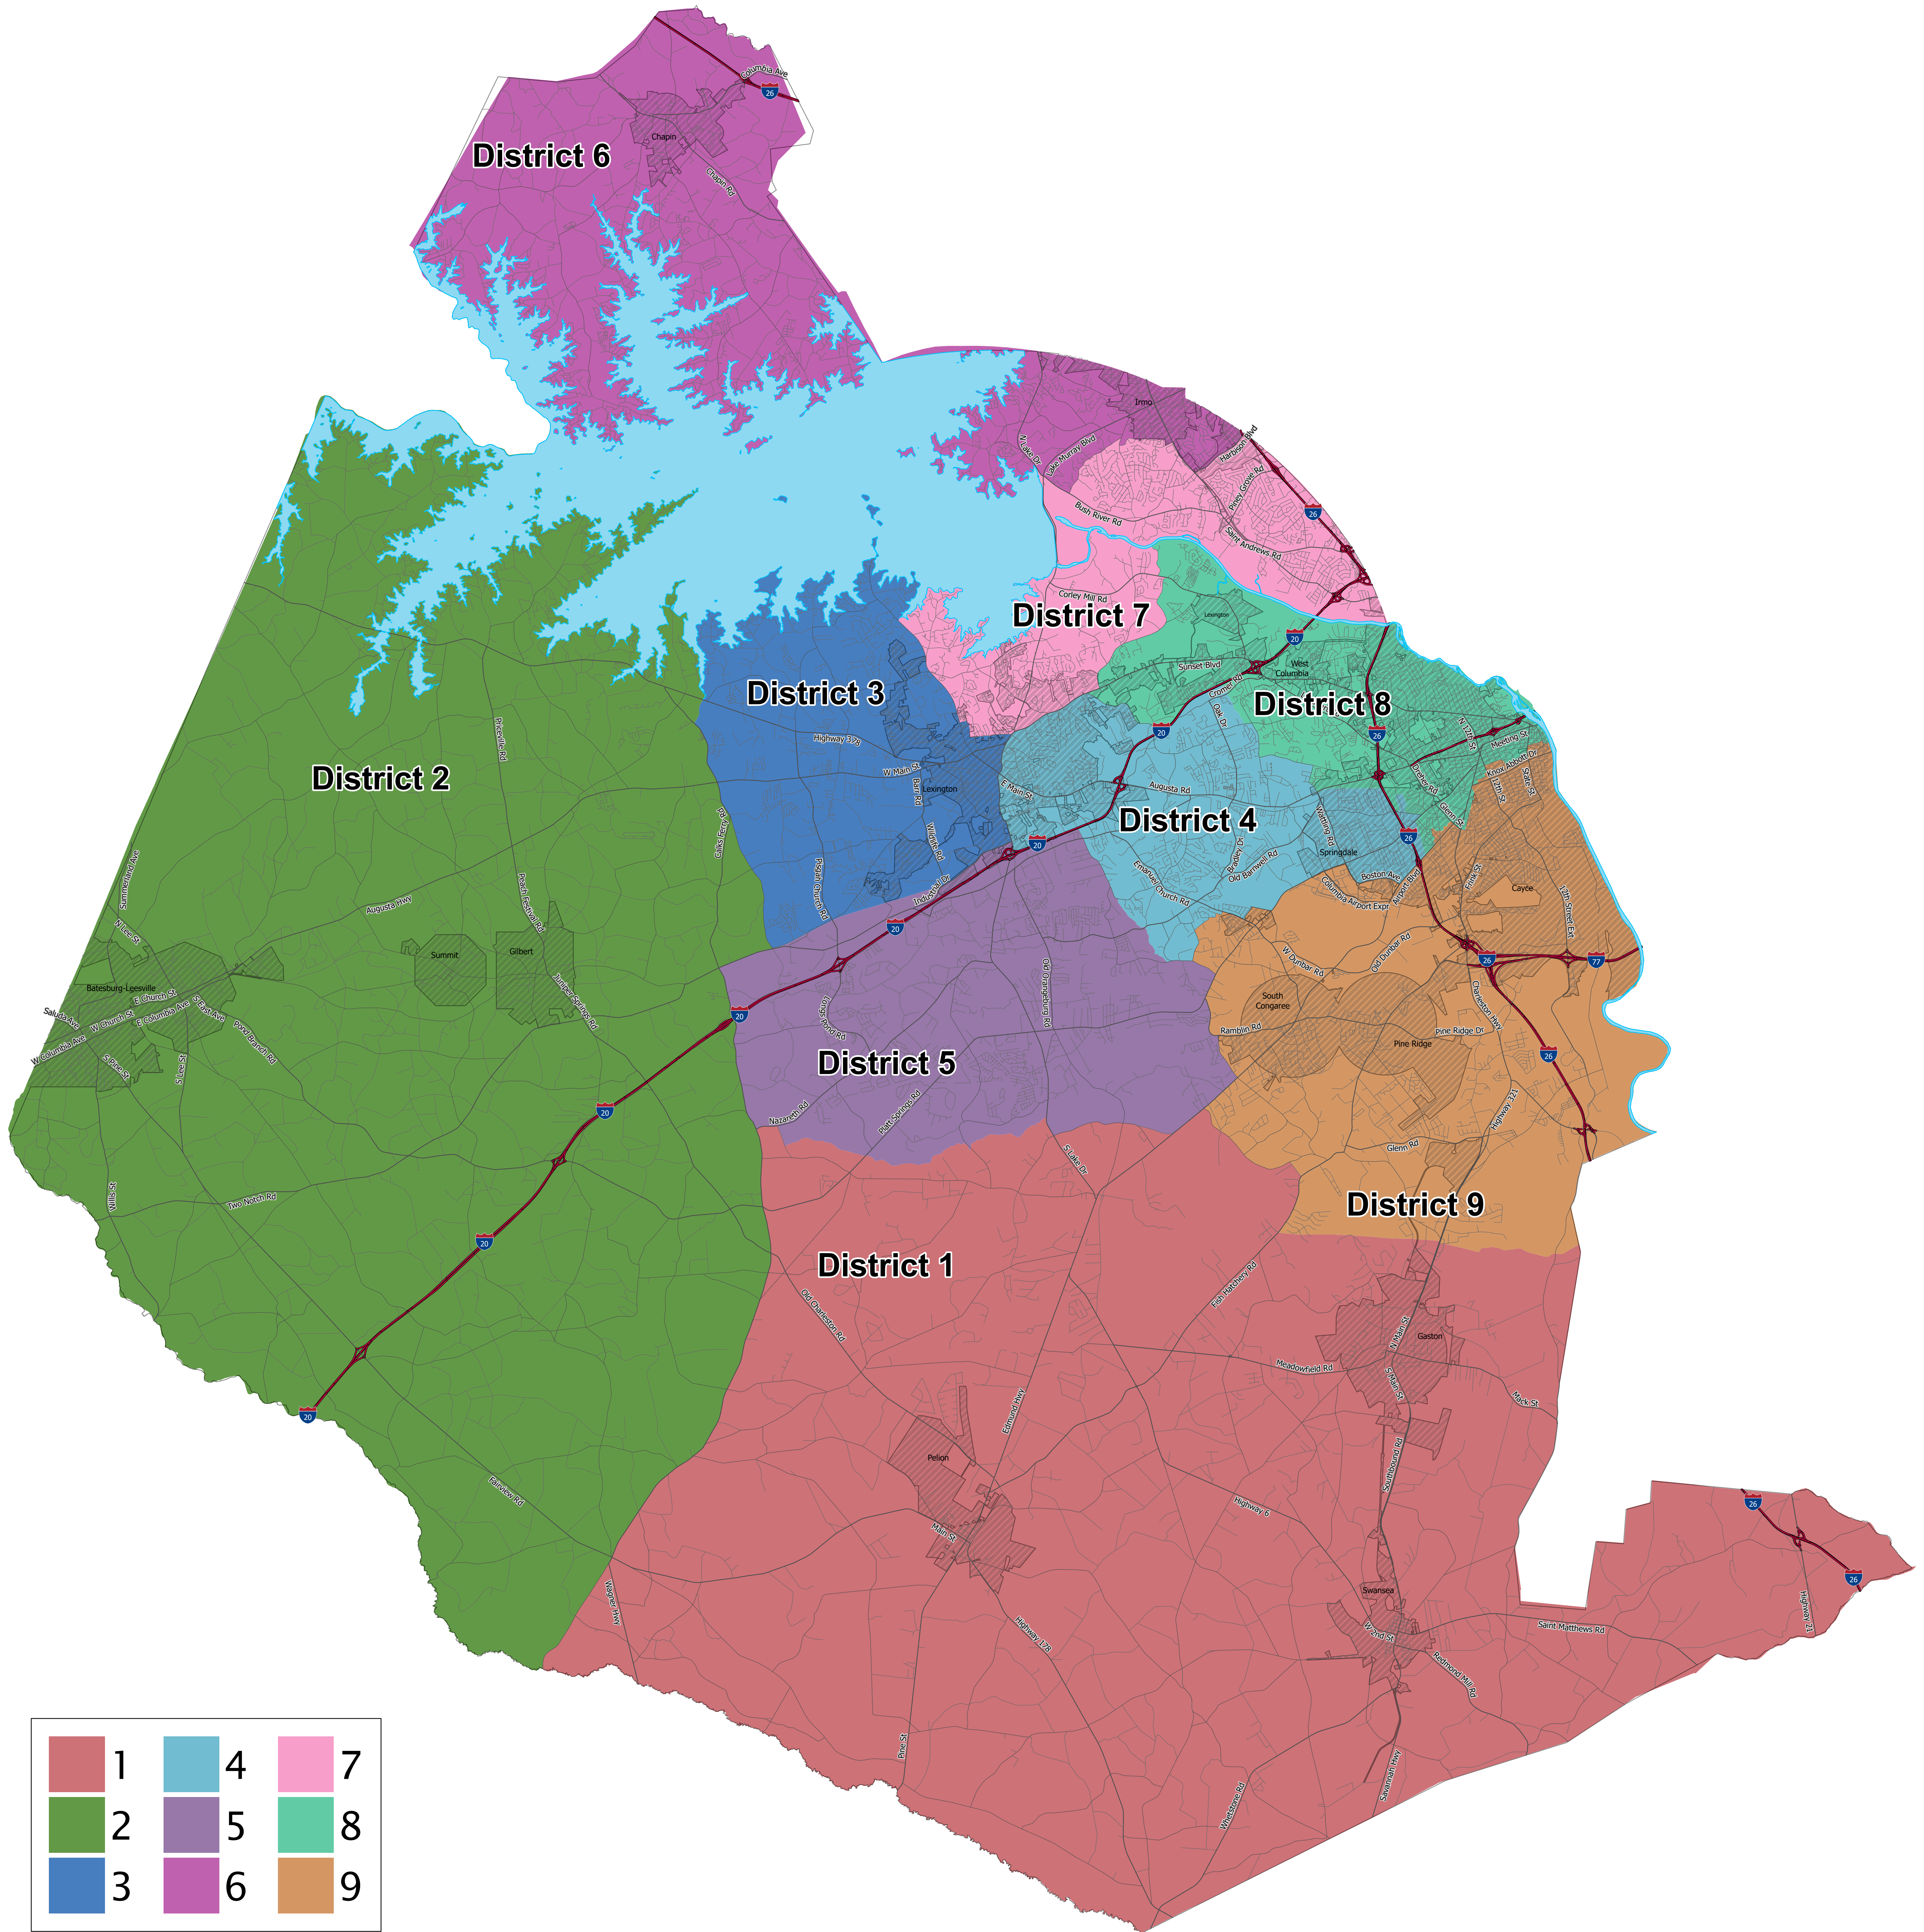

Lexington County Council Districts

Scale: 1:72,000